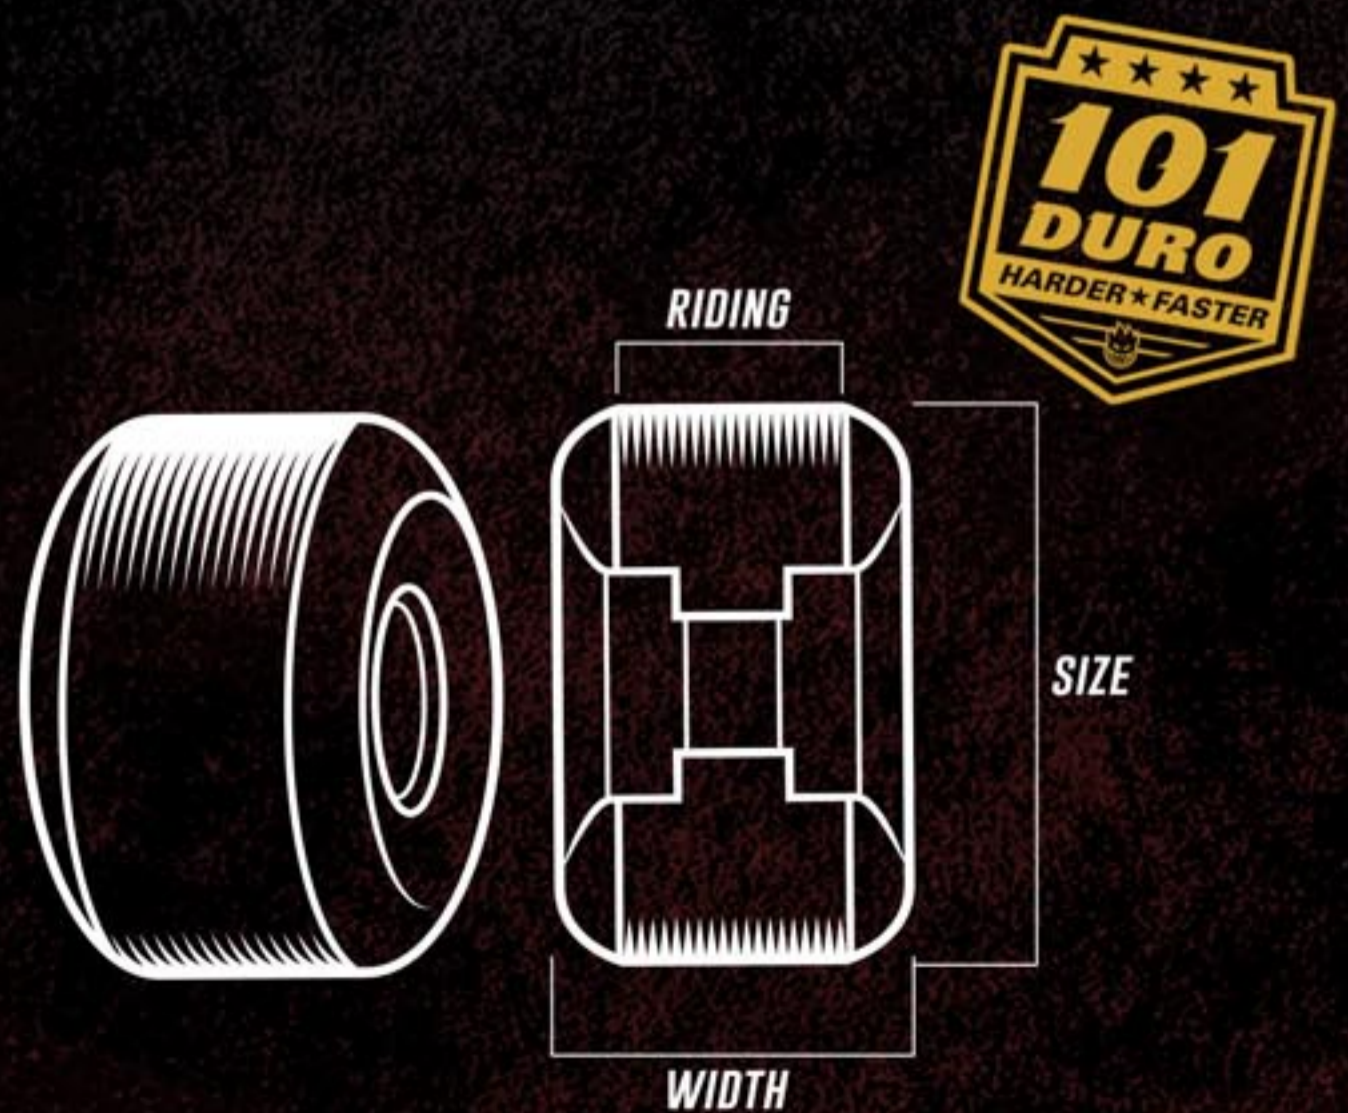

F4/101DU CONICAL FULL SHAPE
NATURAL - 54MM, 56MM, 58MM