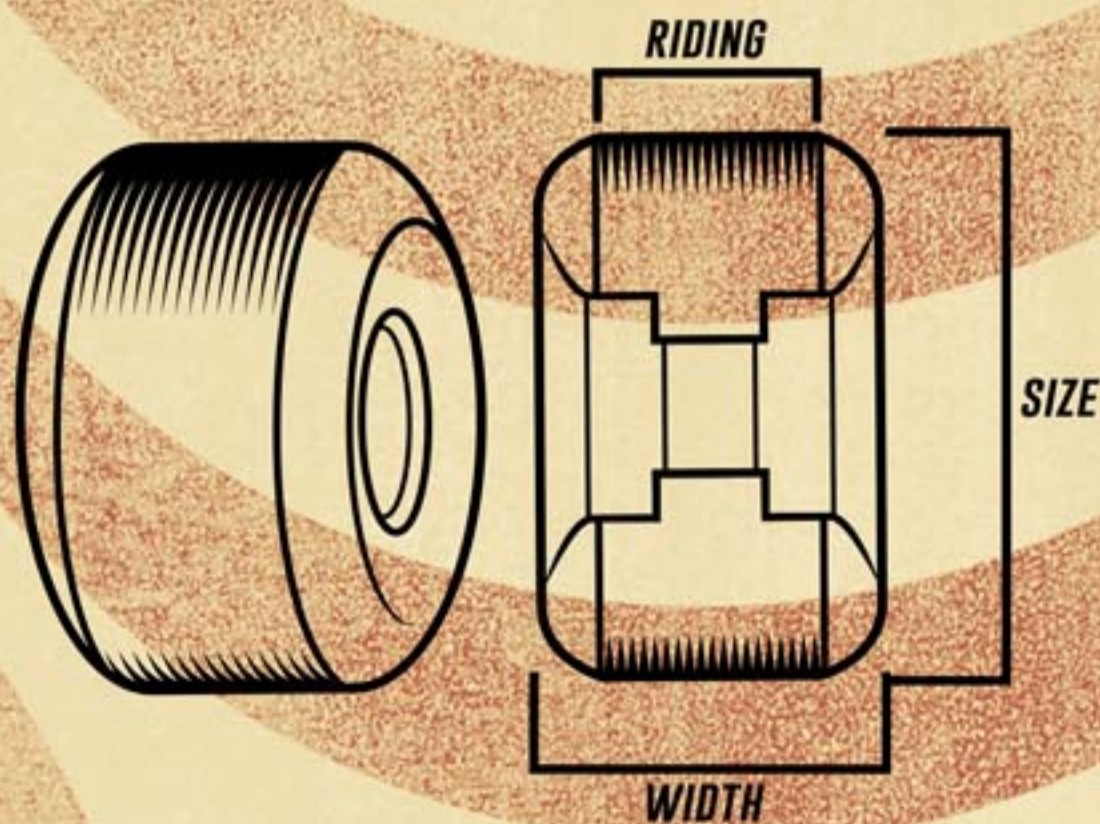

VENOM SCRIPT FORMULA FOUR

Conical Full

FORMULA FOUR

99 DURO - CONICAL FULL SHAPE - NATURAL

BLACK - 52MM

GREEN - 53MM

WHITE - 54MM

SIZE	WIDTH	RIDING
52	32.5	21
53	33.5	21.5
54	34	22