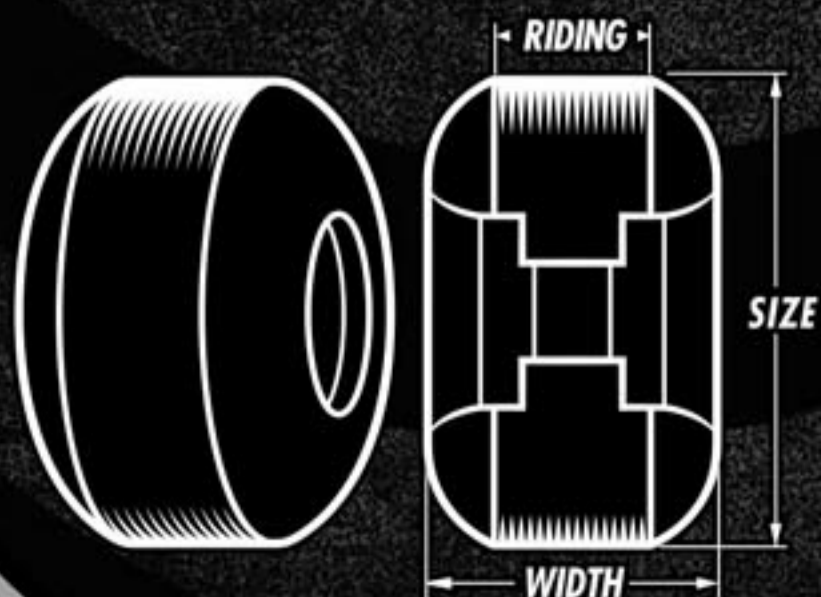

SPITFIRE

BURNERS

- ◆ *NEW HIGH-QUALITY ENTRY LEVEL WHEELS FROM SPITFIRE.* ◆
- ◆ *DEVELOPED FOR SKATERS WHO WANT A GREAT FIRST RIDE.* ◆

51 ◆ 52 ◆ 53 ◆ 54 ◆ 55 ◆ 56

SIZE	WIDTH	RIDING
51	32.5	16
52	33	16.5
53	33.5	17
54	34.5	17.5
55	34.8	17.8
56	35	18