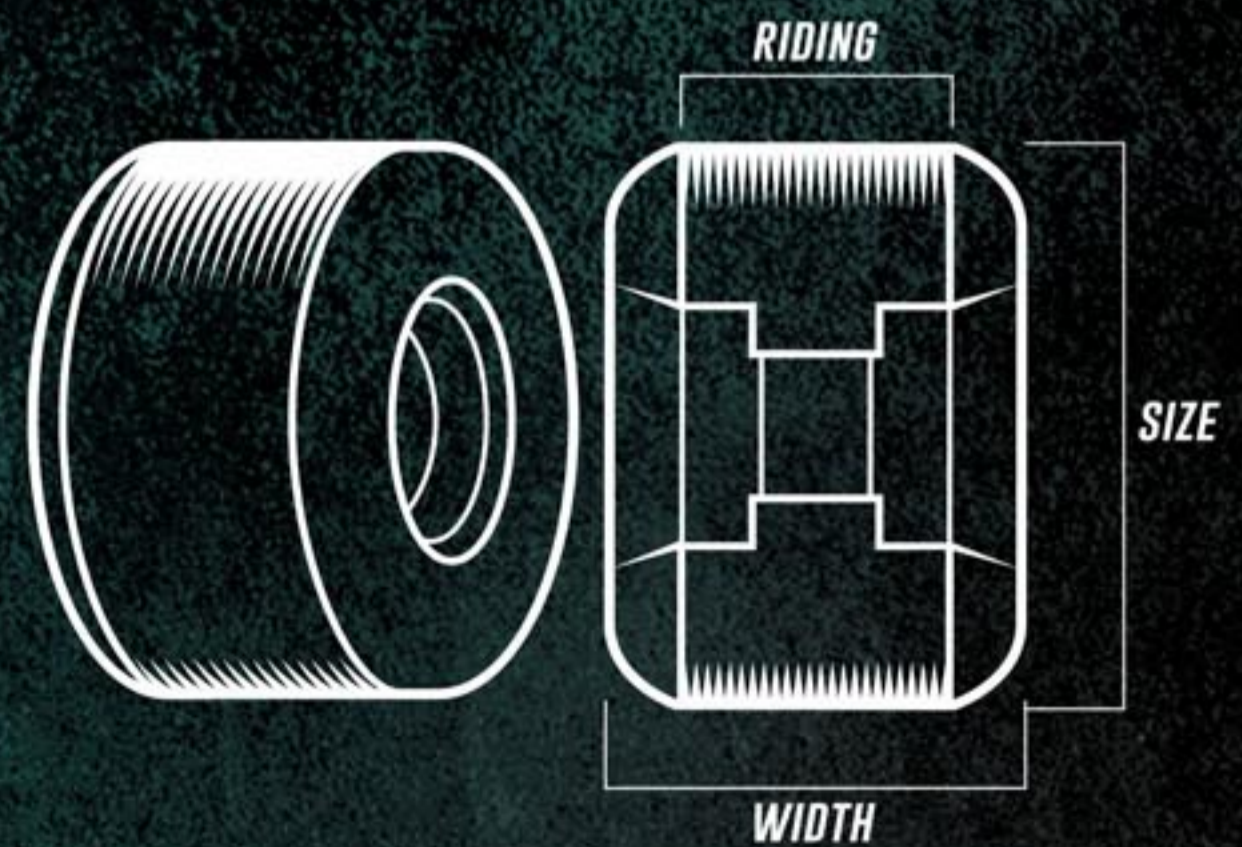

O.G. CLASSIC SHAPE

NATURAL - 52MM, 53MM, 54MM,
55MM, 56MM, 58MM, 60MM

SPITFIRE WHEELS FORMULA FOUR

FORMULATED FOR A SOFTER, FASTER RIDE. UNMATCHED FLATSPOT RESISTANCE. DESIGNED FOR EVERY SPOT. GRIPS OR SLIDES WHERE YOU NEED IT. 100% TRUE PERFORMANCE URETHANE.

Classic F4/97DU CLASSIC SHAPE
NATURAL - 53MM, 54MM, 56MM

THE #1 WHEEL SHAPE IN SKATEBOARDING.
MEDIUM WIDTH RIDING SURFACE WITH ROUND SIDEWALLS.
DESIGNED FOR CONTROL IN ALL SITUATIONS.

RADIAL Full F4/97DU RADIAL FULL SHAPE
NATURAL - 54MM, 56MM, 58MM