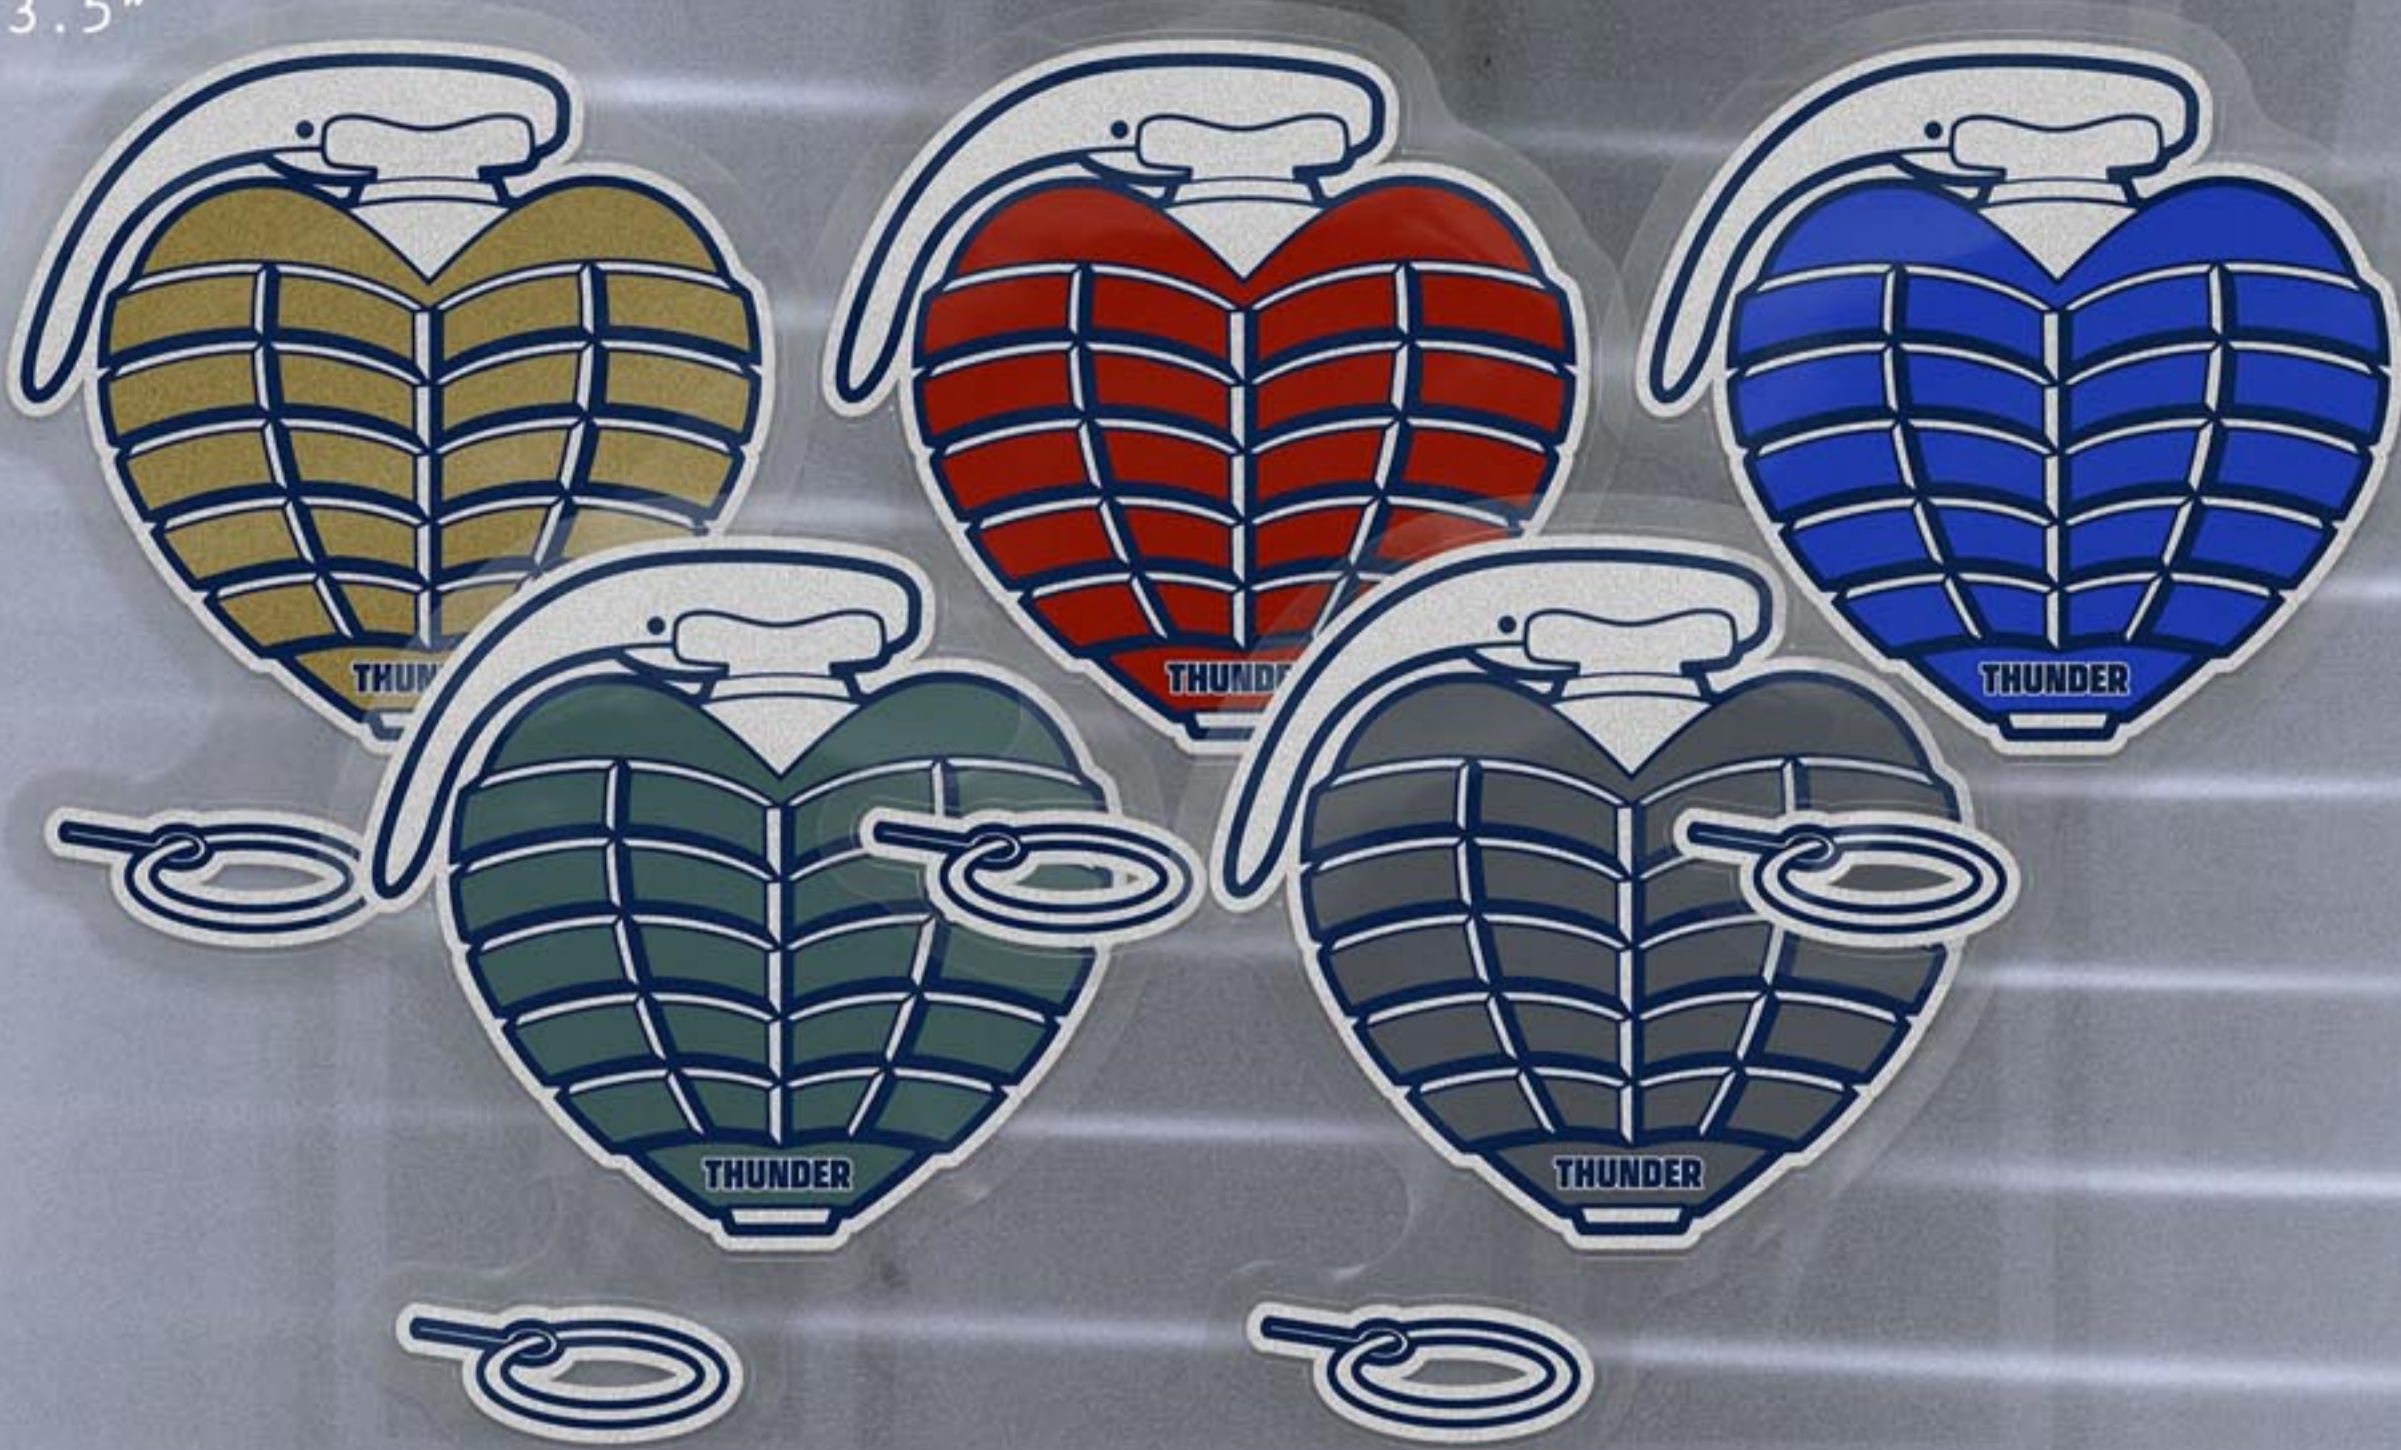

OG GRENADE

ASST. STICKERS

*REMOVABLE KISS-CUT GRENADE & PIN

SIZE:

MEDIUM - 3.5"

GRENADE DIE-CUT STAPLE - ASST. STICKERS

SIZES AVAILABLE:

SM-MD-L