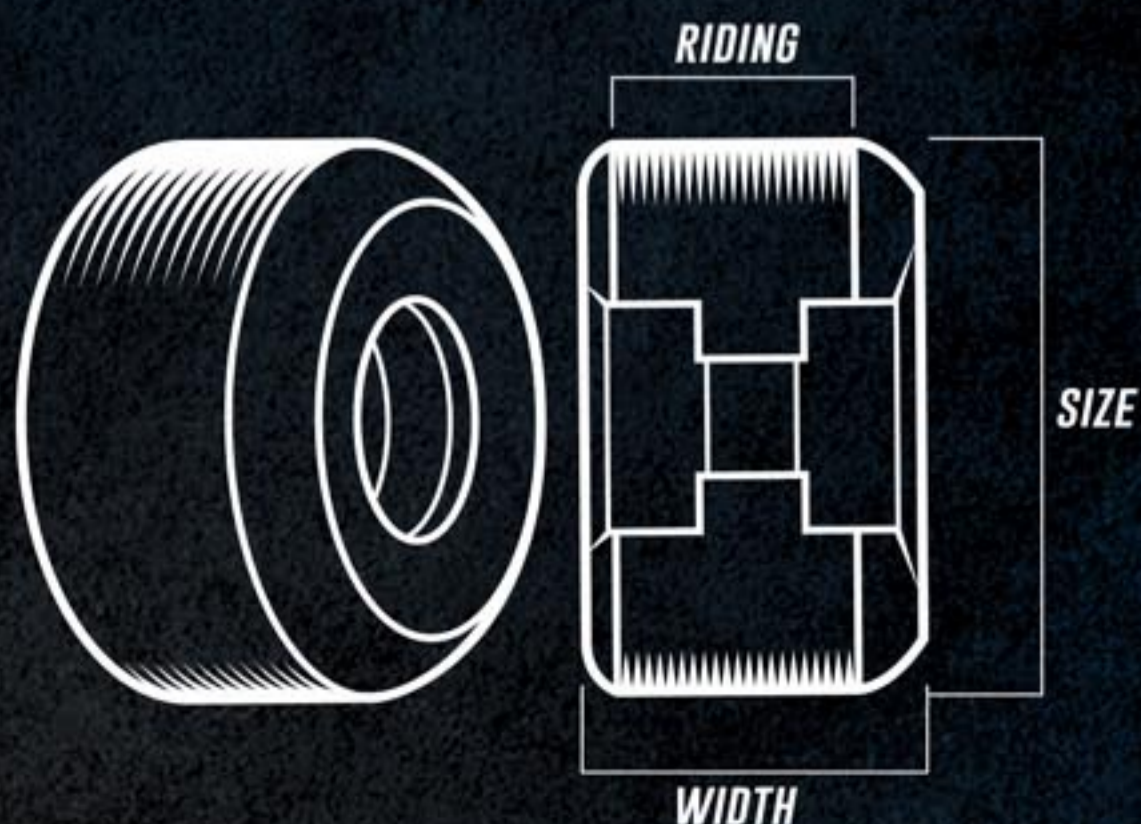

F4/99DU
RADIAL SHAPE
NATURAL - 53MM, 54MM, 56MM

SPITFIRE WHEELS

FORMULA FOUR

LOCK-INS

ASYMMETRICAL DESIGN WITH CONICAL CUT OUTSIDE FOR LESS WEIGHT.
STRAIGHT EDGE 'LOCK-IN' INSIDE FOR CONTROL ON ALL TERRAINS.

F4/99DU
LOCK-INS SHAPE
NATURAL - 53MM, 55MM

SPITEIRE WHEELS
Classics

THE #1 WHEEL SHAPE IN SKATEBOARDING WORLDWIDE.
100% TRUE PERFORMANCE URETHANE. PROVEN FOR SPEED AND CONTROL

CLASSIC 99DU
CLASSIC SHAPE
WHITE - 52MM, 54MM, 56MM