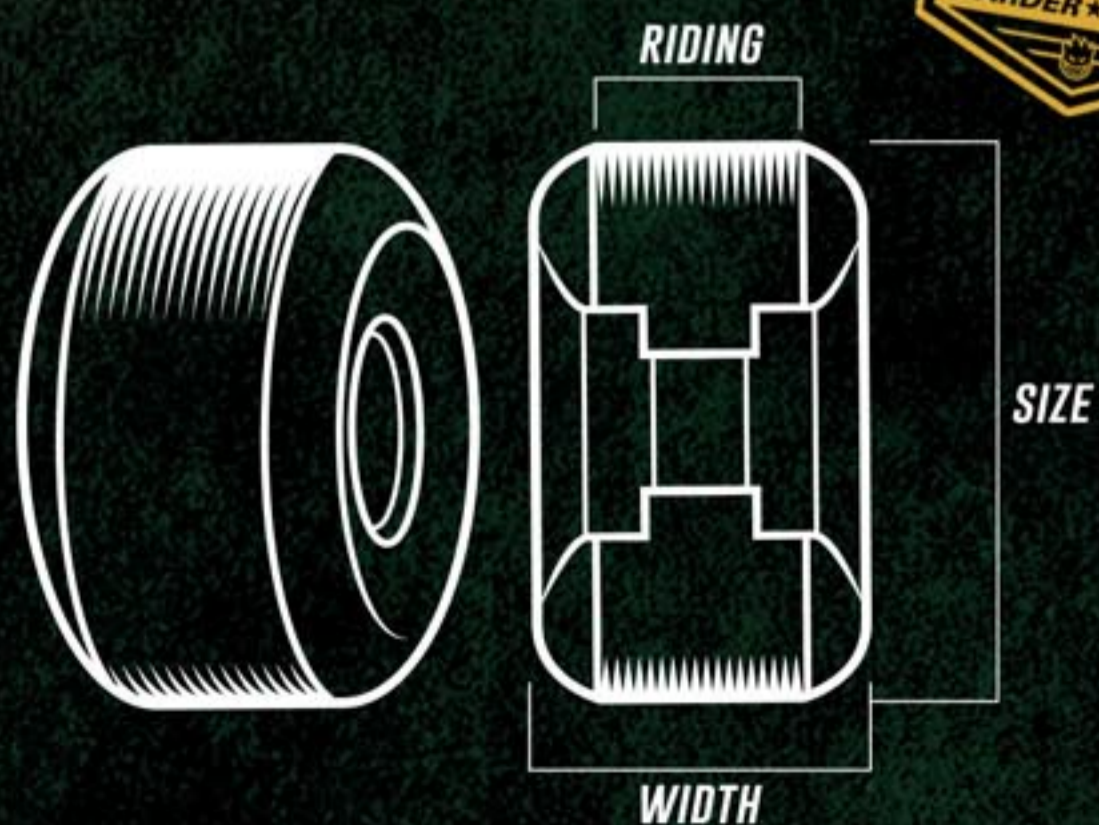

F4/101DU CONICAL SHAPE
NATURAL - 54MM, 56MM