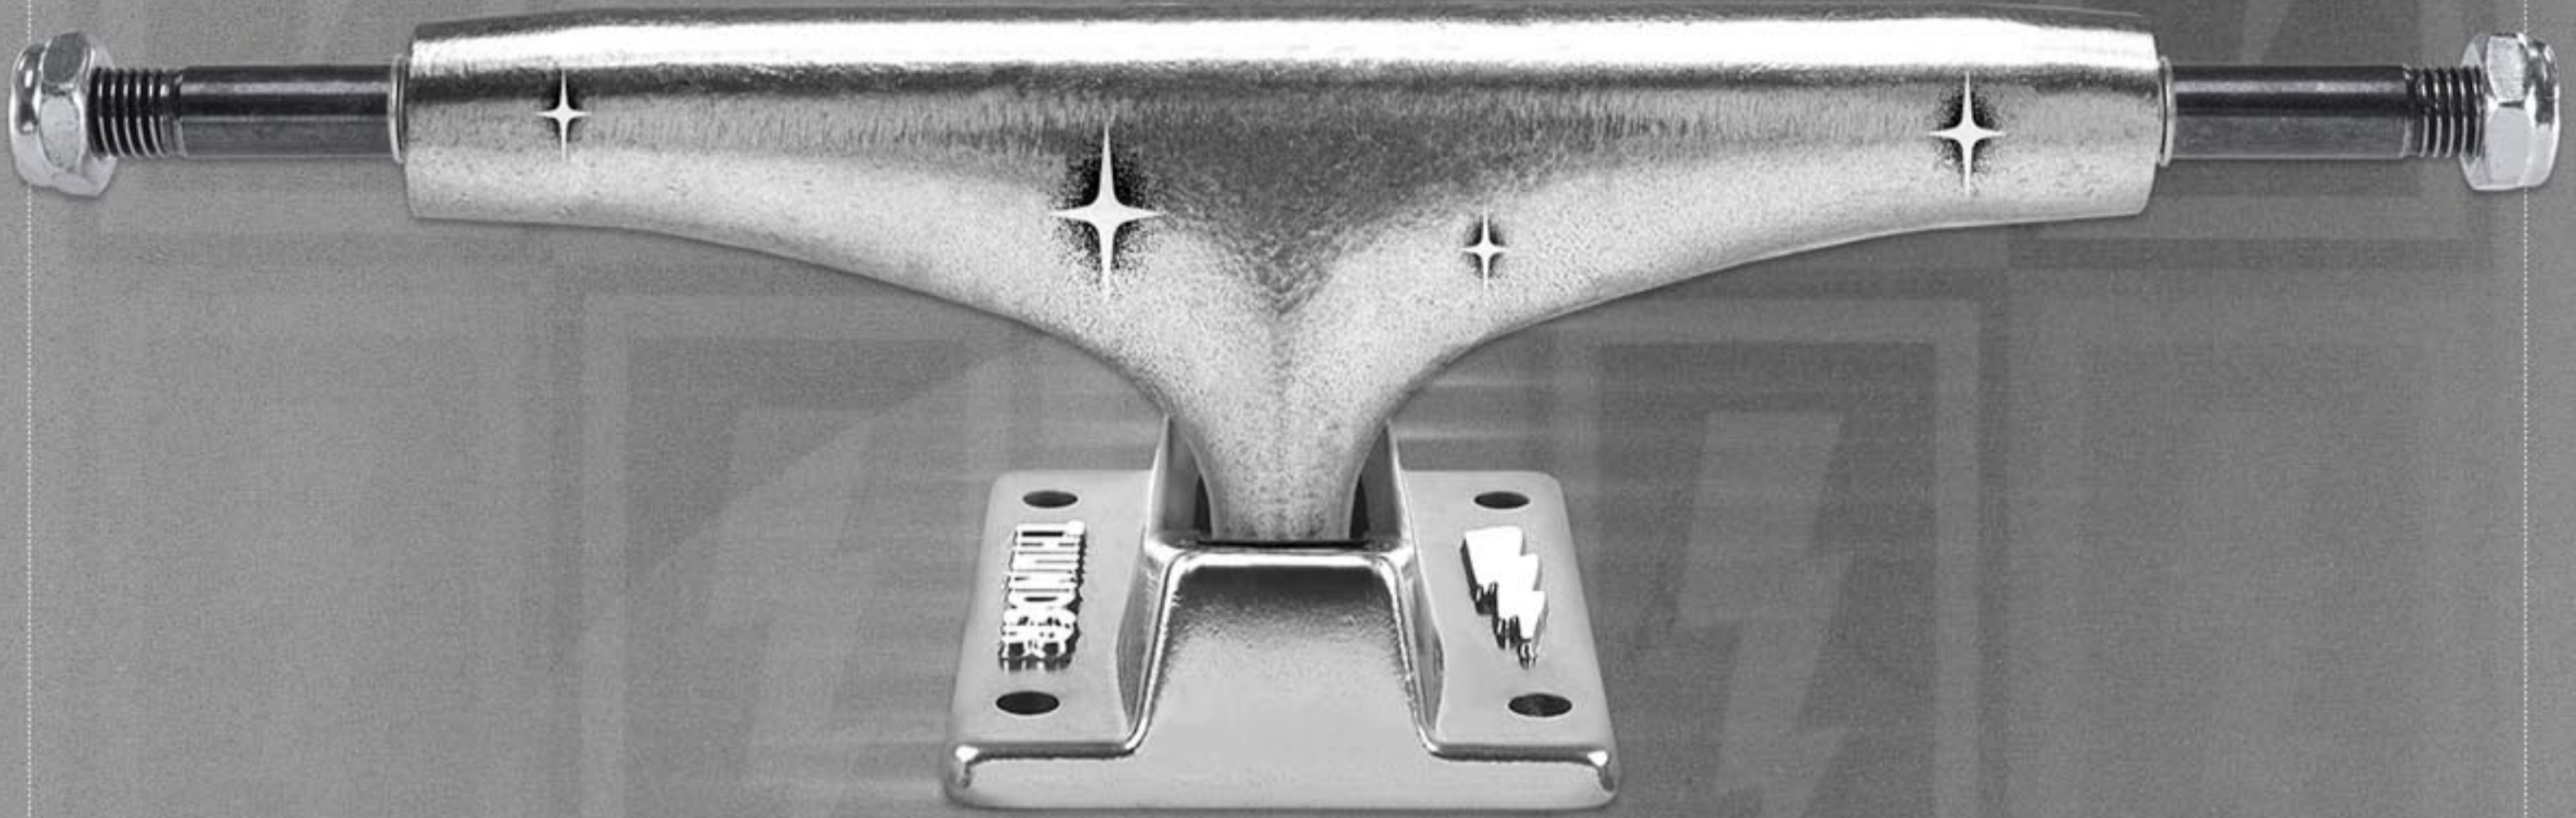

148: 8.25" AXLE / 149: 8.5" AXLE

SOLID
AXLE

HOLLOW
KINGPIN

FORGED LIGHT
BASEPLATE

BACK BASEPLATE

BACK HANGER

★ ALLTIMERS

- POLISHED HANGERS WITH CUSTOM POLISHED FORGED BASEPLATES
- BACKSIDE BASEPLATE GRAPHIC PRINT
- PREMIUM GRADE HOLLOW KINGPINS
- CLEAR 90DU THUNDER BUSHINGS