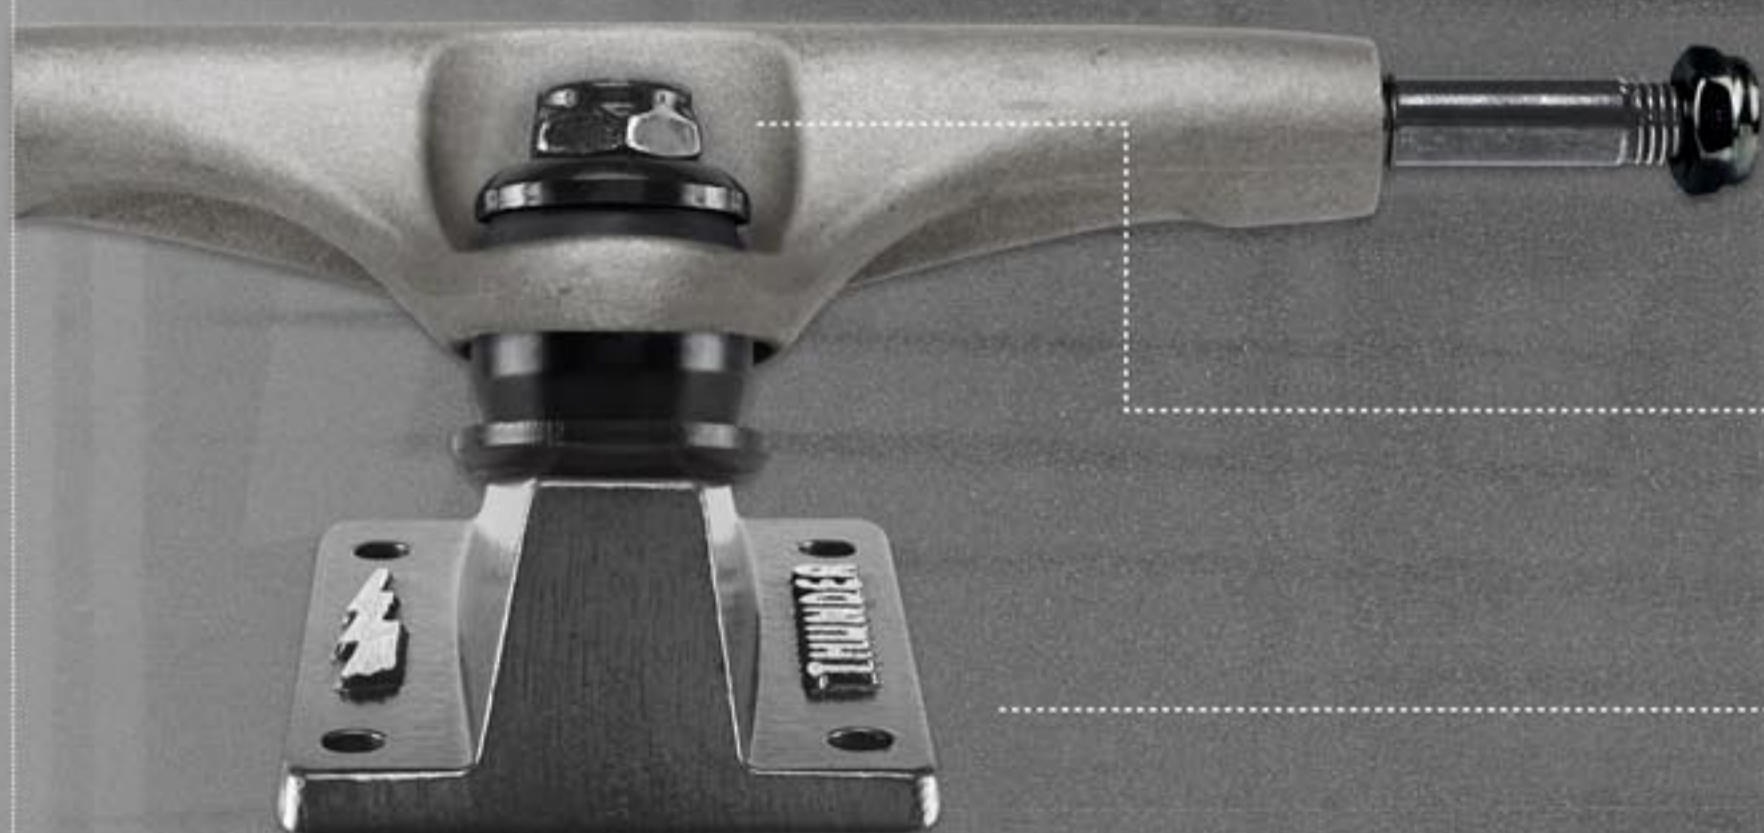

SOLID
AXLE

HOLLOW
KINGPIN

FORGED LIGHT
BASEPLATE

LIGHTWEIGHT BY DESIGN • PREMIUM GRADE HOLLOW KINGPINS • CUSTOM FORGED ALUMINUM BASEPLATES

HOLLOW LIGHTS

147 / 148 / 149

HOLLOW
AXLE

HOLLOW
KINGPIN

FORGED LIGHT
BASEPLATE

LESS WEIGHT - MORE STRENGTH • EXTRA STRONG HOLLOW AXLES • PREMIUM GRADE HOLLOW KINGPINS • CUSTOM FORGED ALUMINUM BASEPLATES

RAW

STAPLE - TEAM HOLLOW

148: 8.25" AXLE / 151: 8.75" AXLE