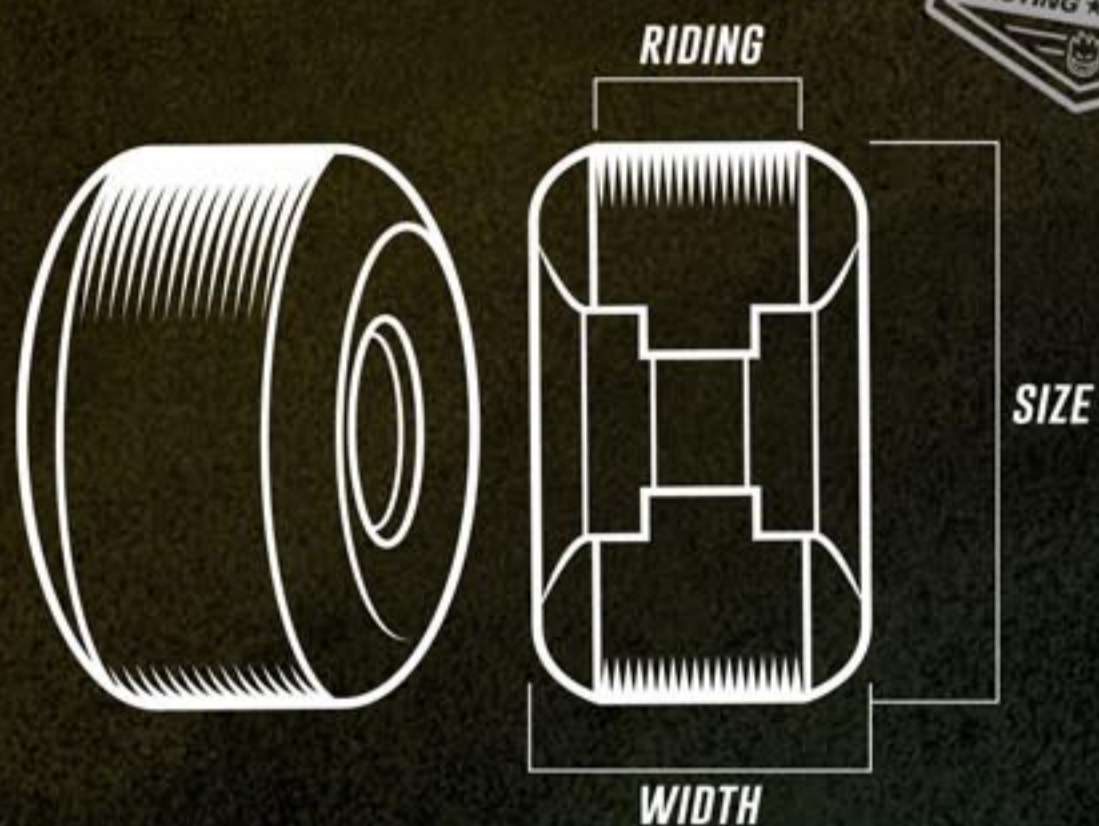

SPITFIRE WHEELS

FORMULA FOUR

Conical

FULL RIDING SURFACE WITHOUT THE WEIGHT. SYMMETRICAL, CUT IN SIDEWALLS FOR SPEED, CONTROL, AND SLIDE WHEN YOU NEED IT.

F4/99DU CONICAL SHAPE
NATURAL - 54MM, 56MM