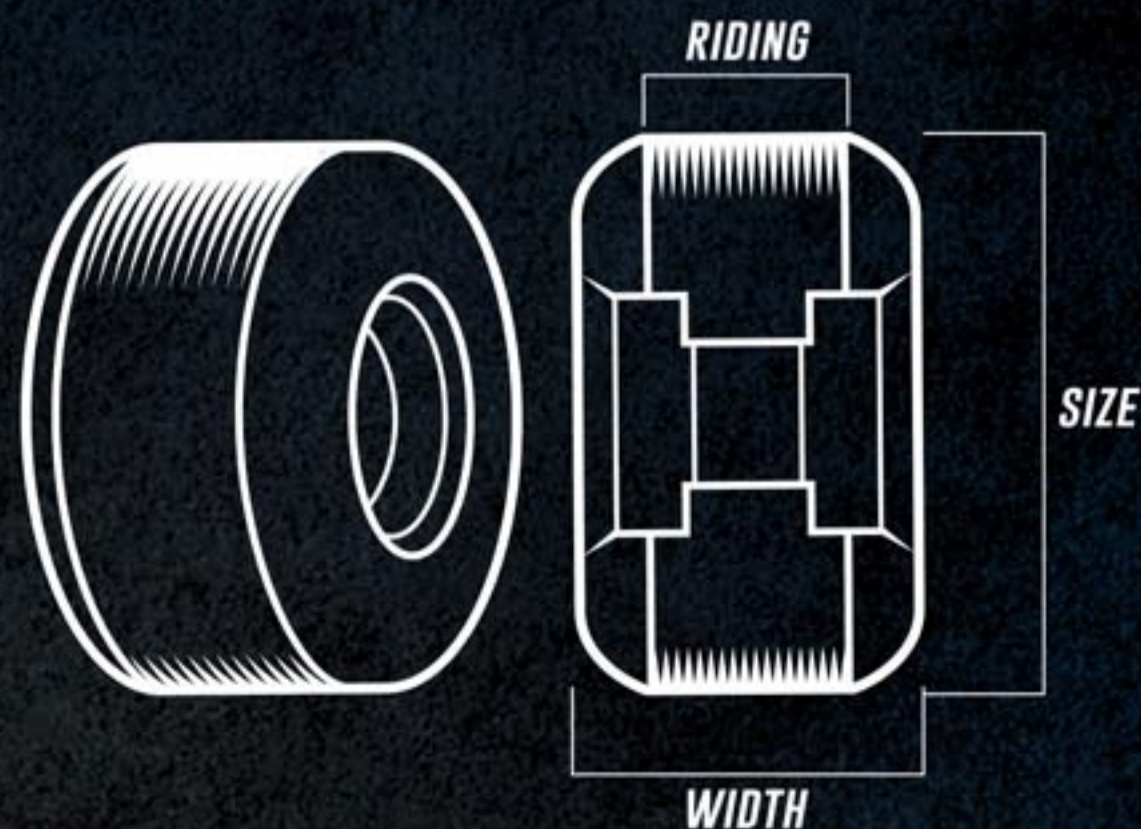

Conical Full

F4/99DU CONICAL FULL SHAPE
NATURAL - 52MM, 53MM, 54MM, 56MM, 58MM

F4/101DU CONICAL FULL SHAPE
NATURAL - 54MM, 56MM, 58MM

SPITFIRE WHEELS

FORMULA FOUR RADIALS

A ROUND EDGE, MEDIUM WIDTH RIDING SURFACE SHAPE OFFERS THE VERSATILITY OF THE CLASSIC SHAPE AND THE WIDTH OF A CONICAL.