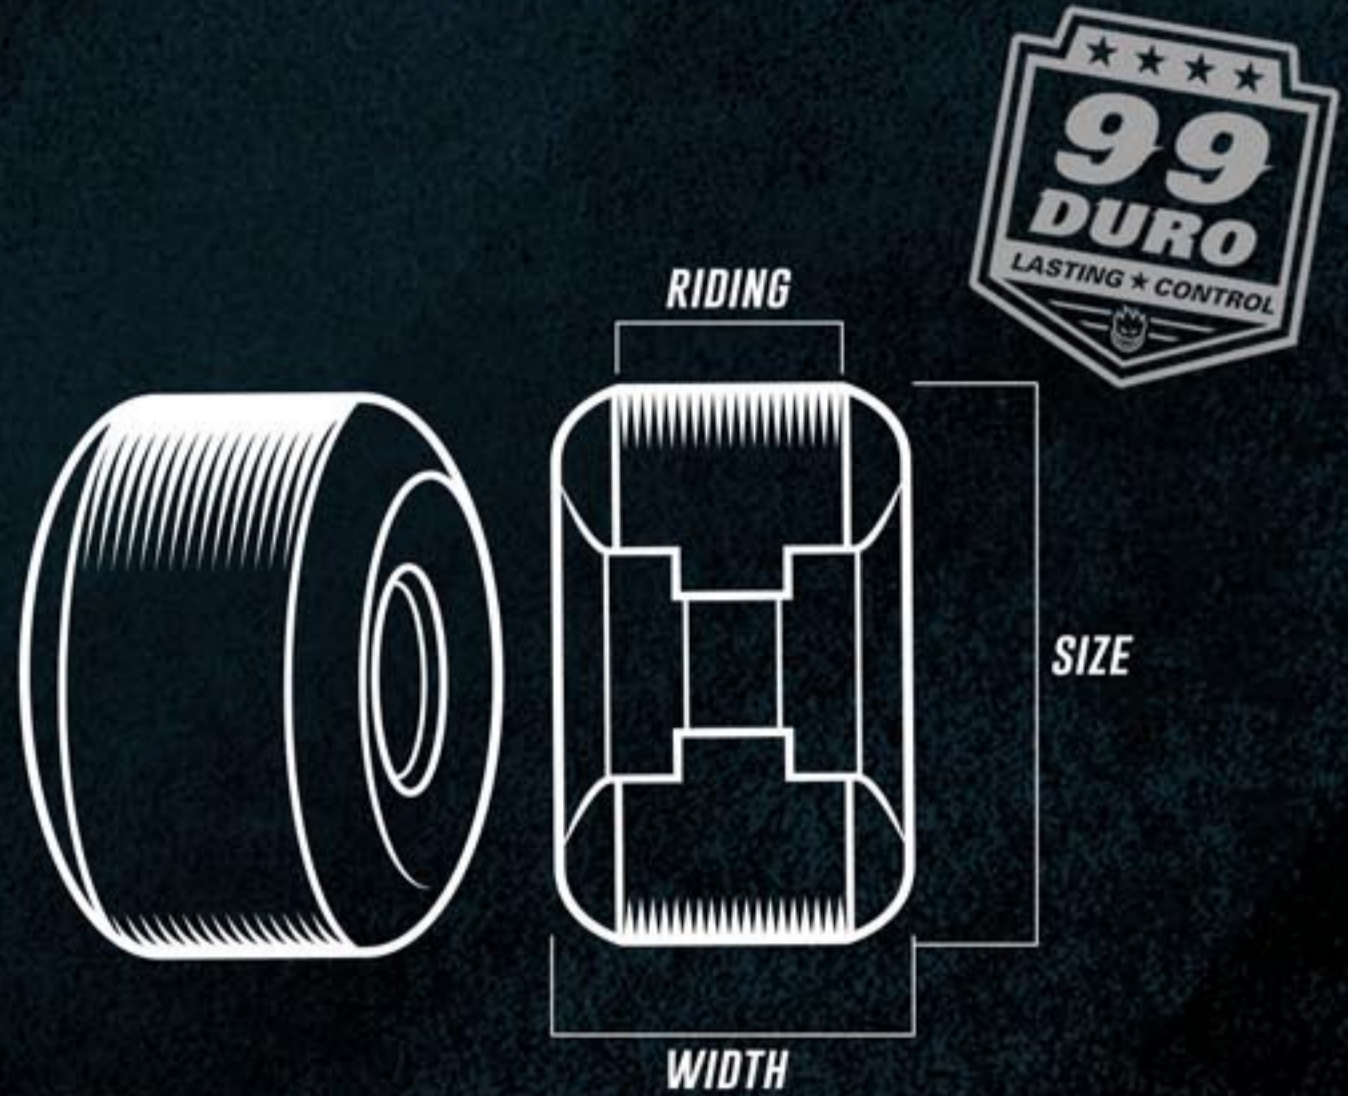

SPITFIRE WHEELS

FORMULA FOUR

A WIDER VERSION OF THE CONICAL SHAPE.
WIDE RIDING SURFACE, CUT IN SIDEWALLS TO DECREASE WEIGHT.
A SOLID, CONTROLLABLE SHAPE FOR ALL TERRAINS.

Conical Full

F4/99DU CONICAL FULL SHAPE
NATURAL - 52MM, 53MM, 54MM, 56MM, 58MM