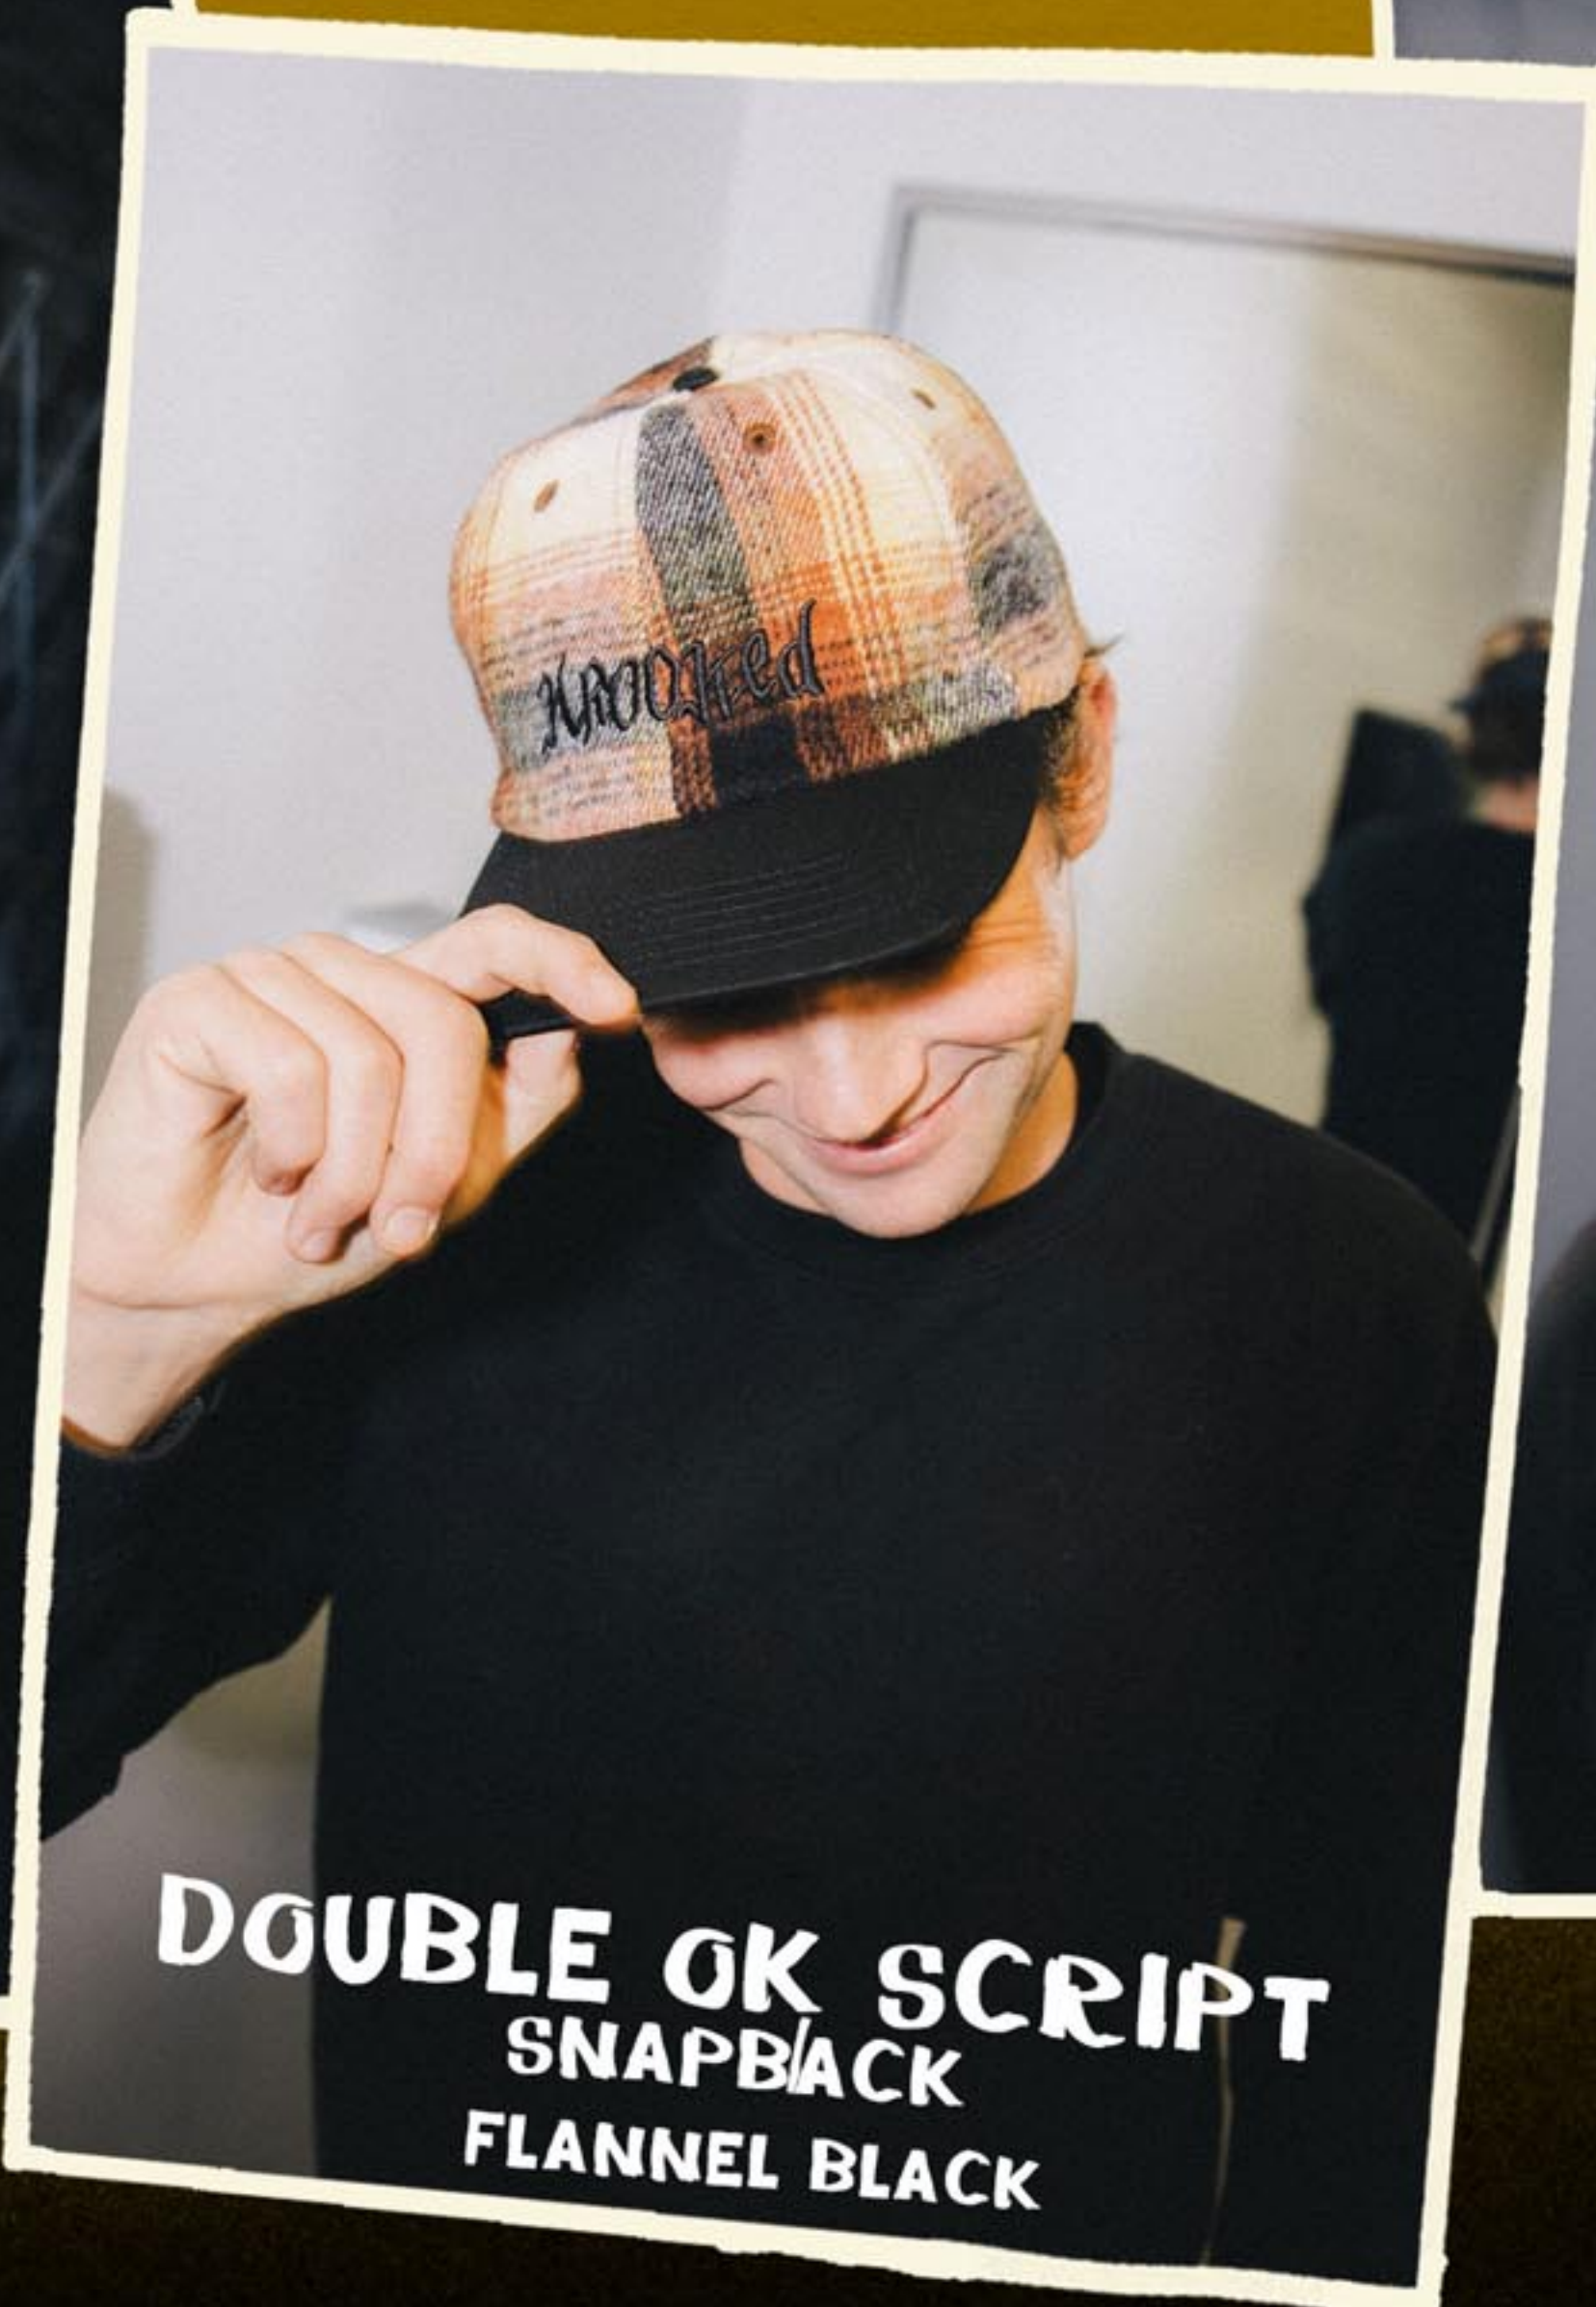

DOUBLE OK

HOODED FLANNEL SHIRT

- BUTTON FRONT HOODED FLANNEL SHIRT
- DUAL CHEST AND HAND POCKETS
- CUSTOM LOGO PATCH ABOVE CHEST POCKET

HATS

EYES SNAPBACK
WASHED DENIM YELLOW

DOUBLE OK SCRIPT
SNAPBACK
FLANNEL BLACK