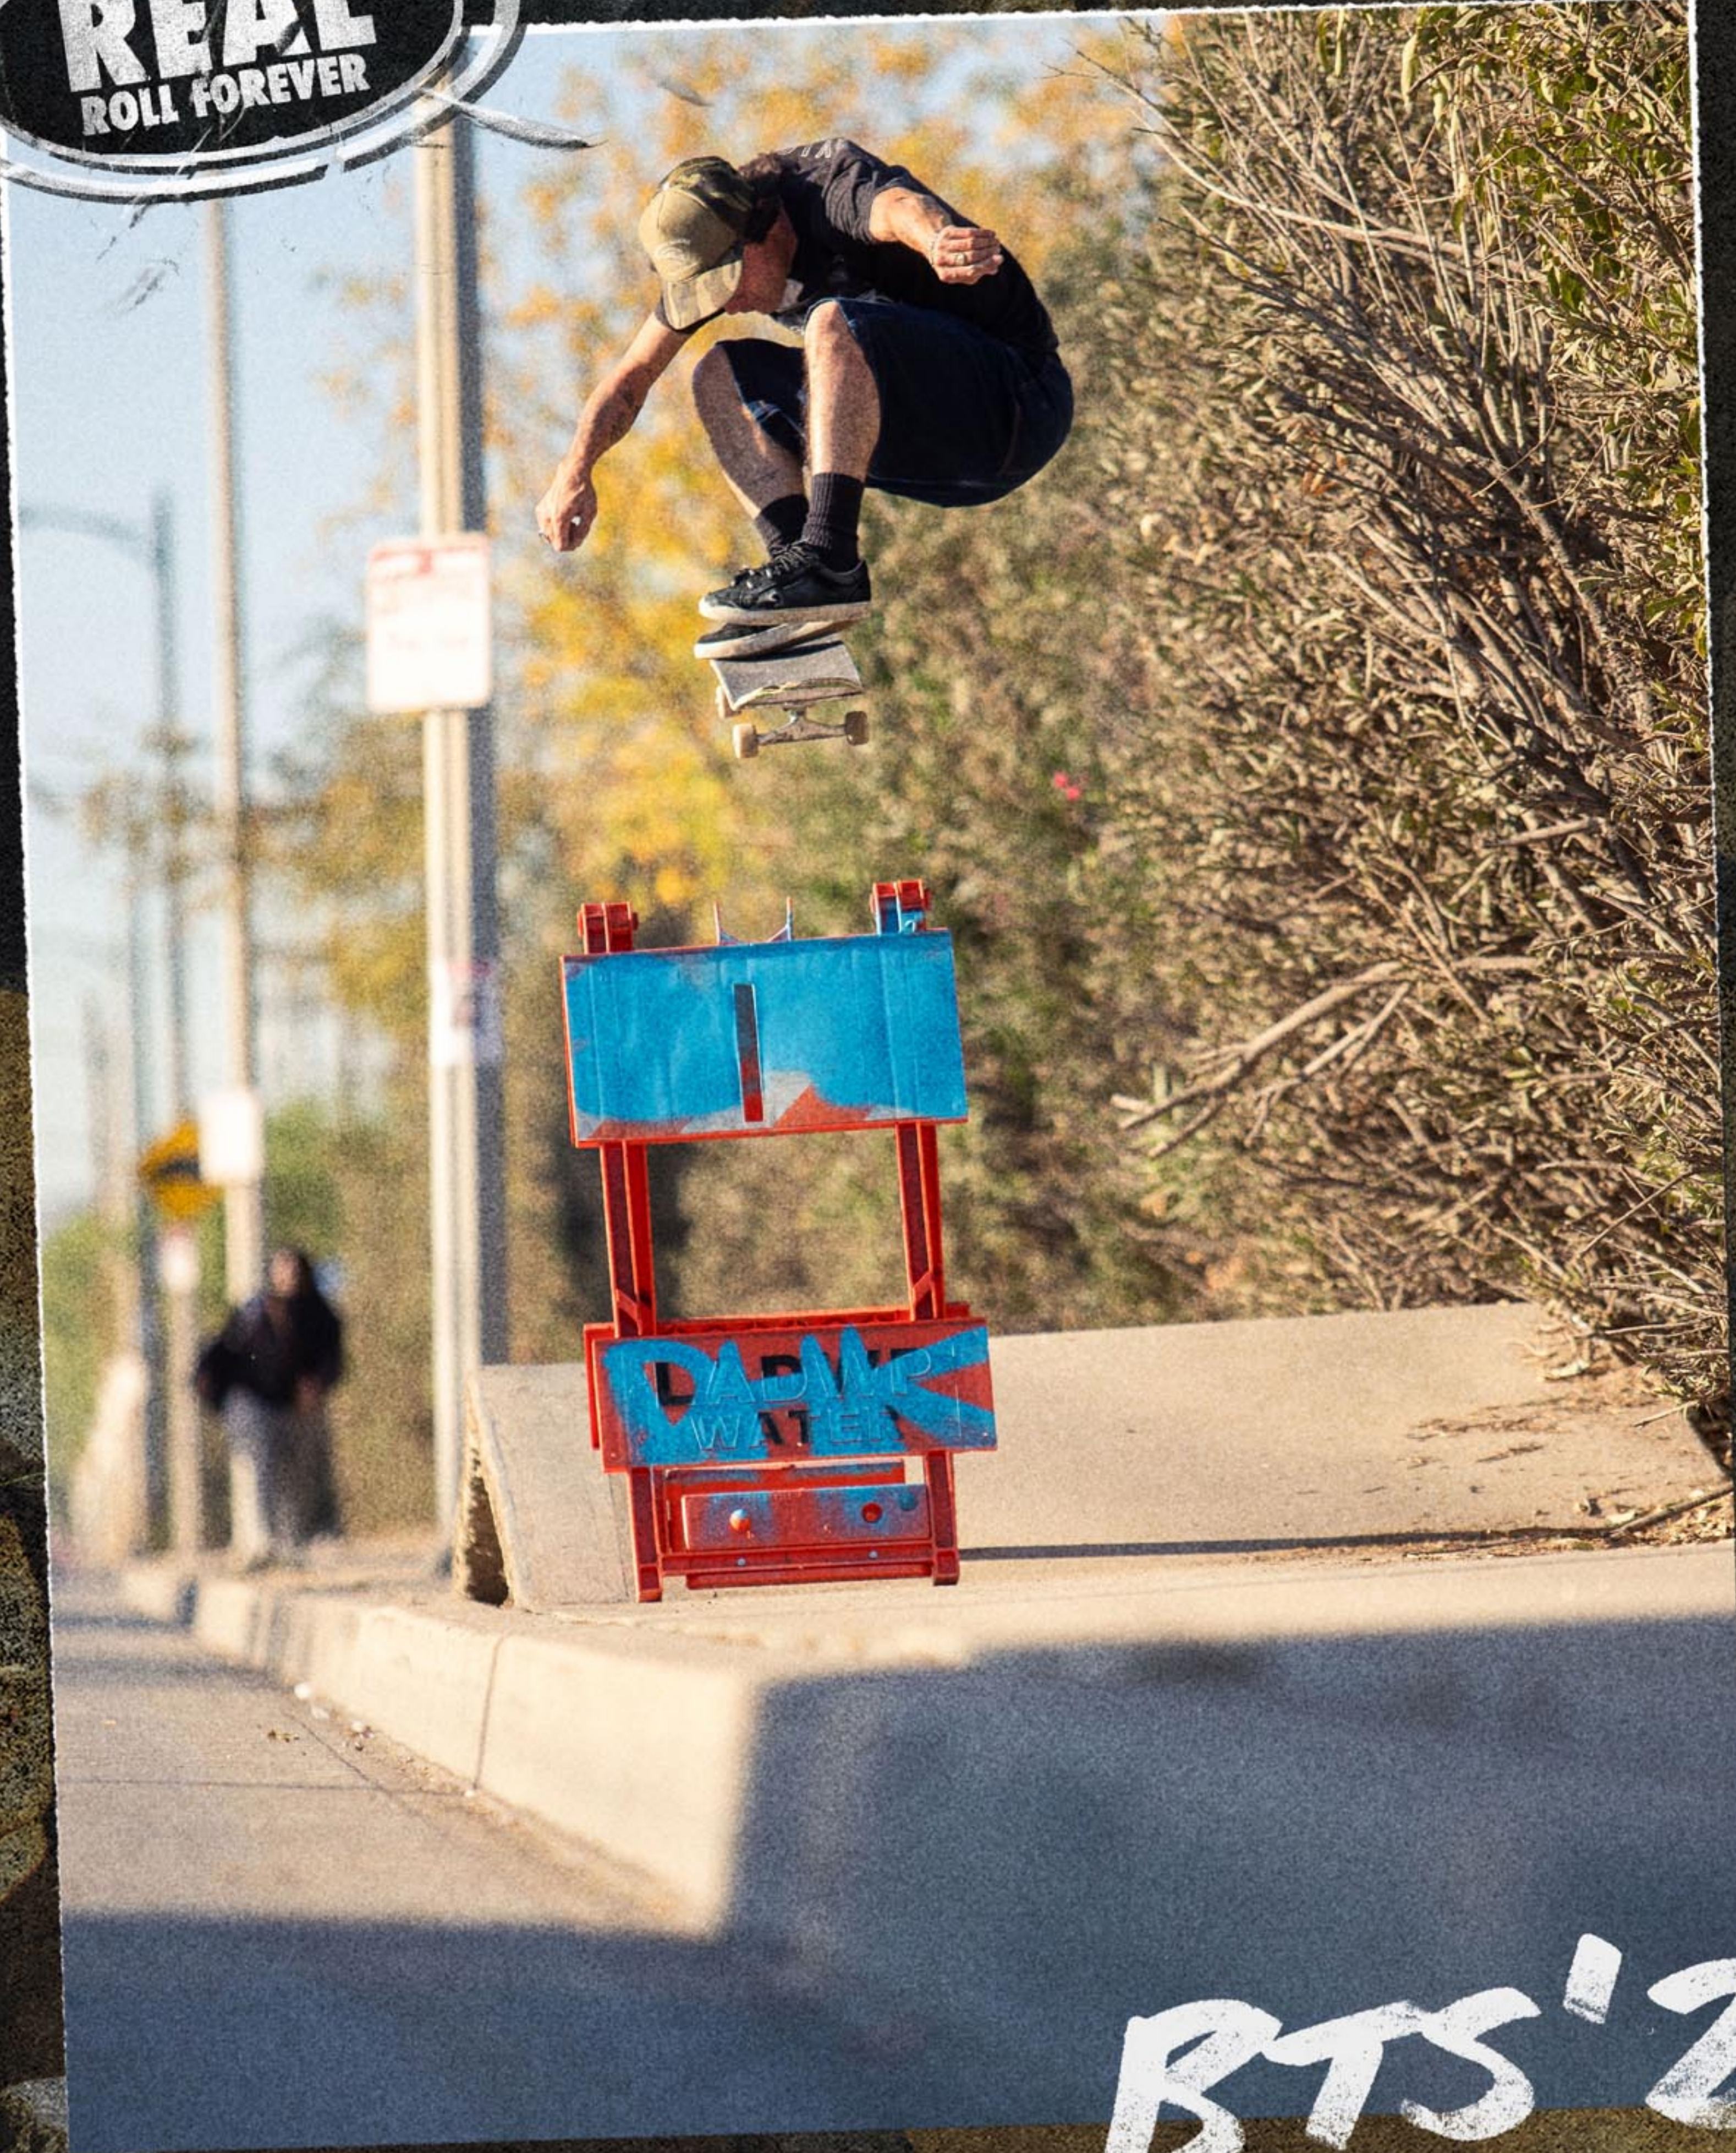

REAL
ROLL FOREVER

BTS'25
COLLECTION