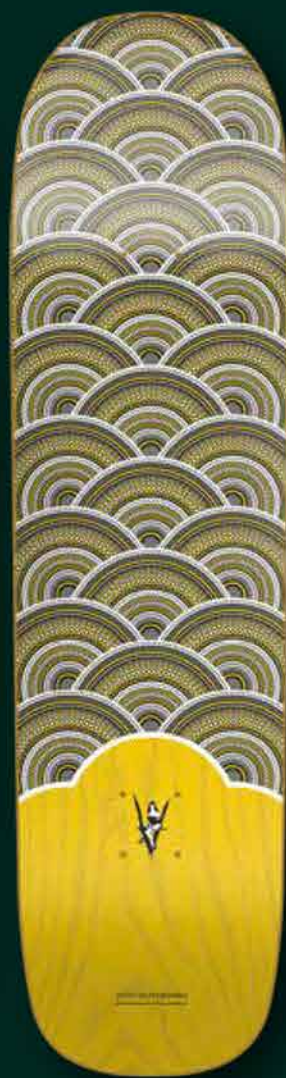

HANOÏ TEAM BOARDS

EMBOSSED BOARDS

MISTRESS

EMBOSSED BOARD

ORANGE
8,375 x 31

YELLOW
8,375 x 32

BLUE
8,5 x 31,5

YELLOWISH BROWN
8,5 x 32,25