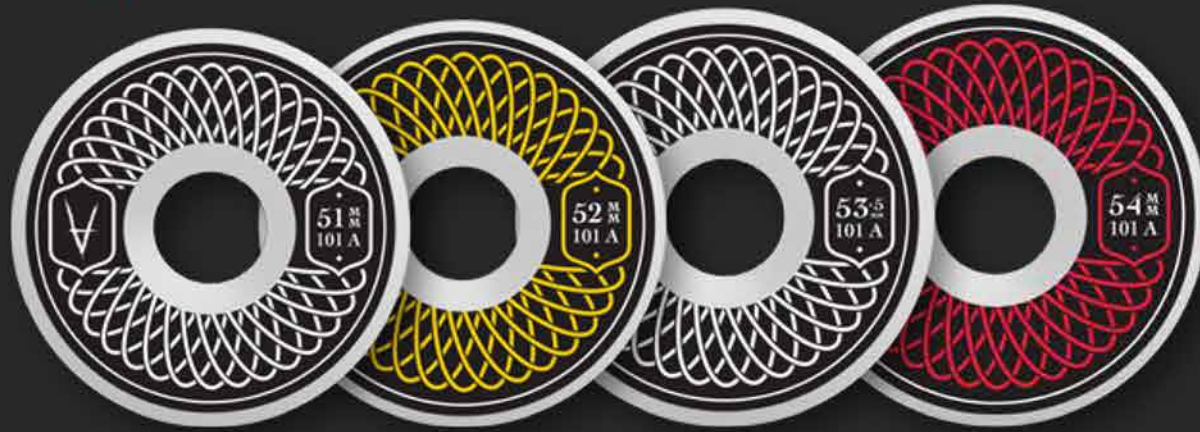

WHITE
8,125 x 31,5
8,375 x 32

NAVY
8,25 x 32
8,4 x 32

MATTE & EMBOSSED

Wheels

**HOTLINE
WHEELS** →

HOTLINE
52 mm

HOTLINE
53 mm

HOTLINE
54 mm

HOTLINE
55 mm conical wheel

**Rubber
wheels**

RUBBER
51 mm

RUBBER
52 mm

RUBBER
53,5 mm

RUBBER
54 mm

**Classic
Curv** →
wheels

CLASSIC CURV
54 mm