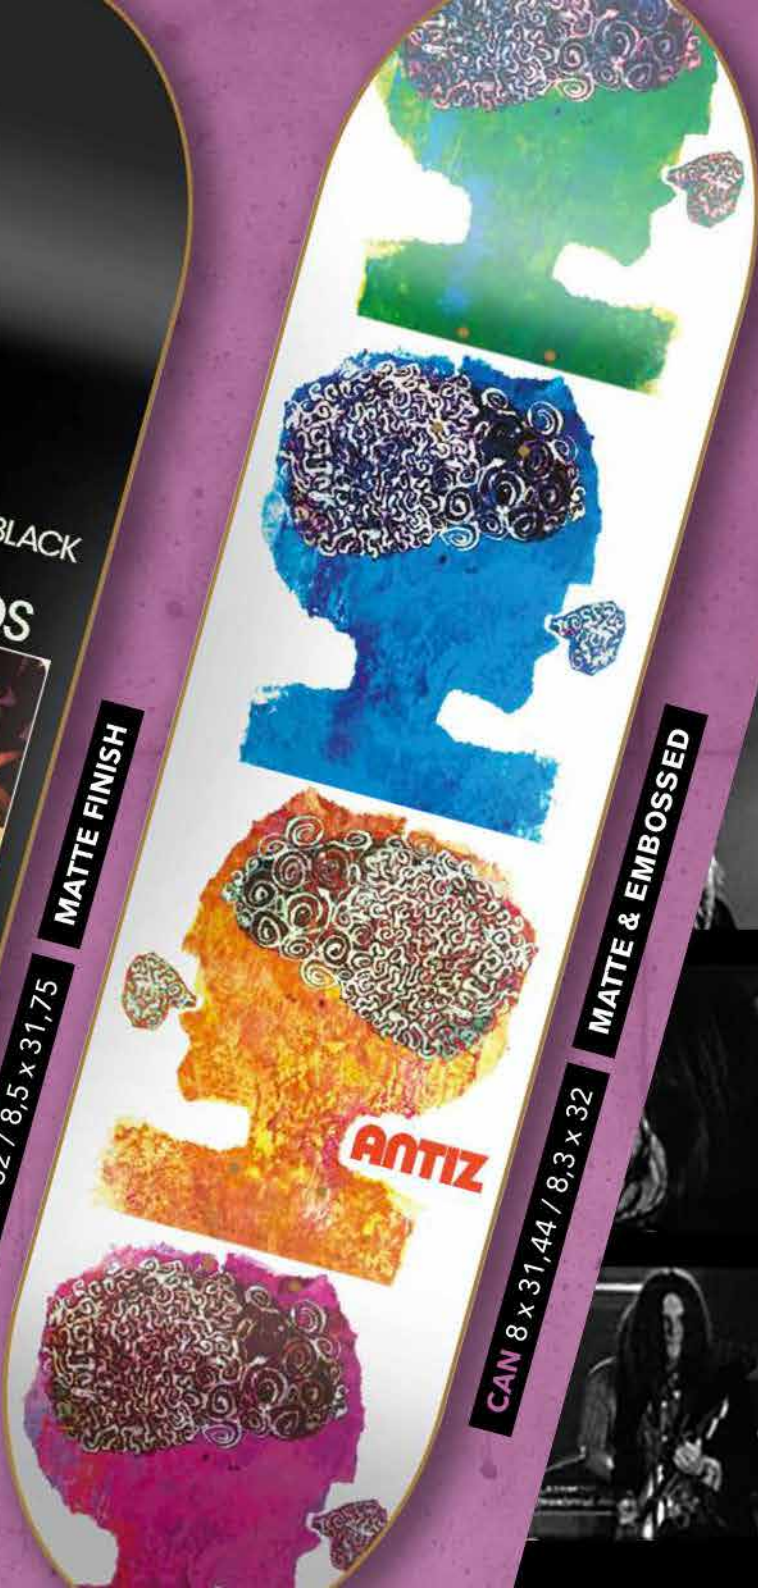

ÅRETHÅL 8,25 x 32 / 8,5 x 31,75

MATTE FINISH

CAN 8 x 31,44 / 8,3 x 32

MATTE & EMBOSSED