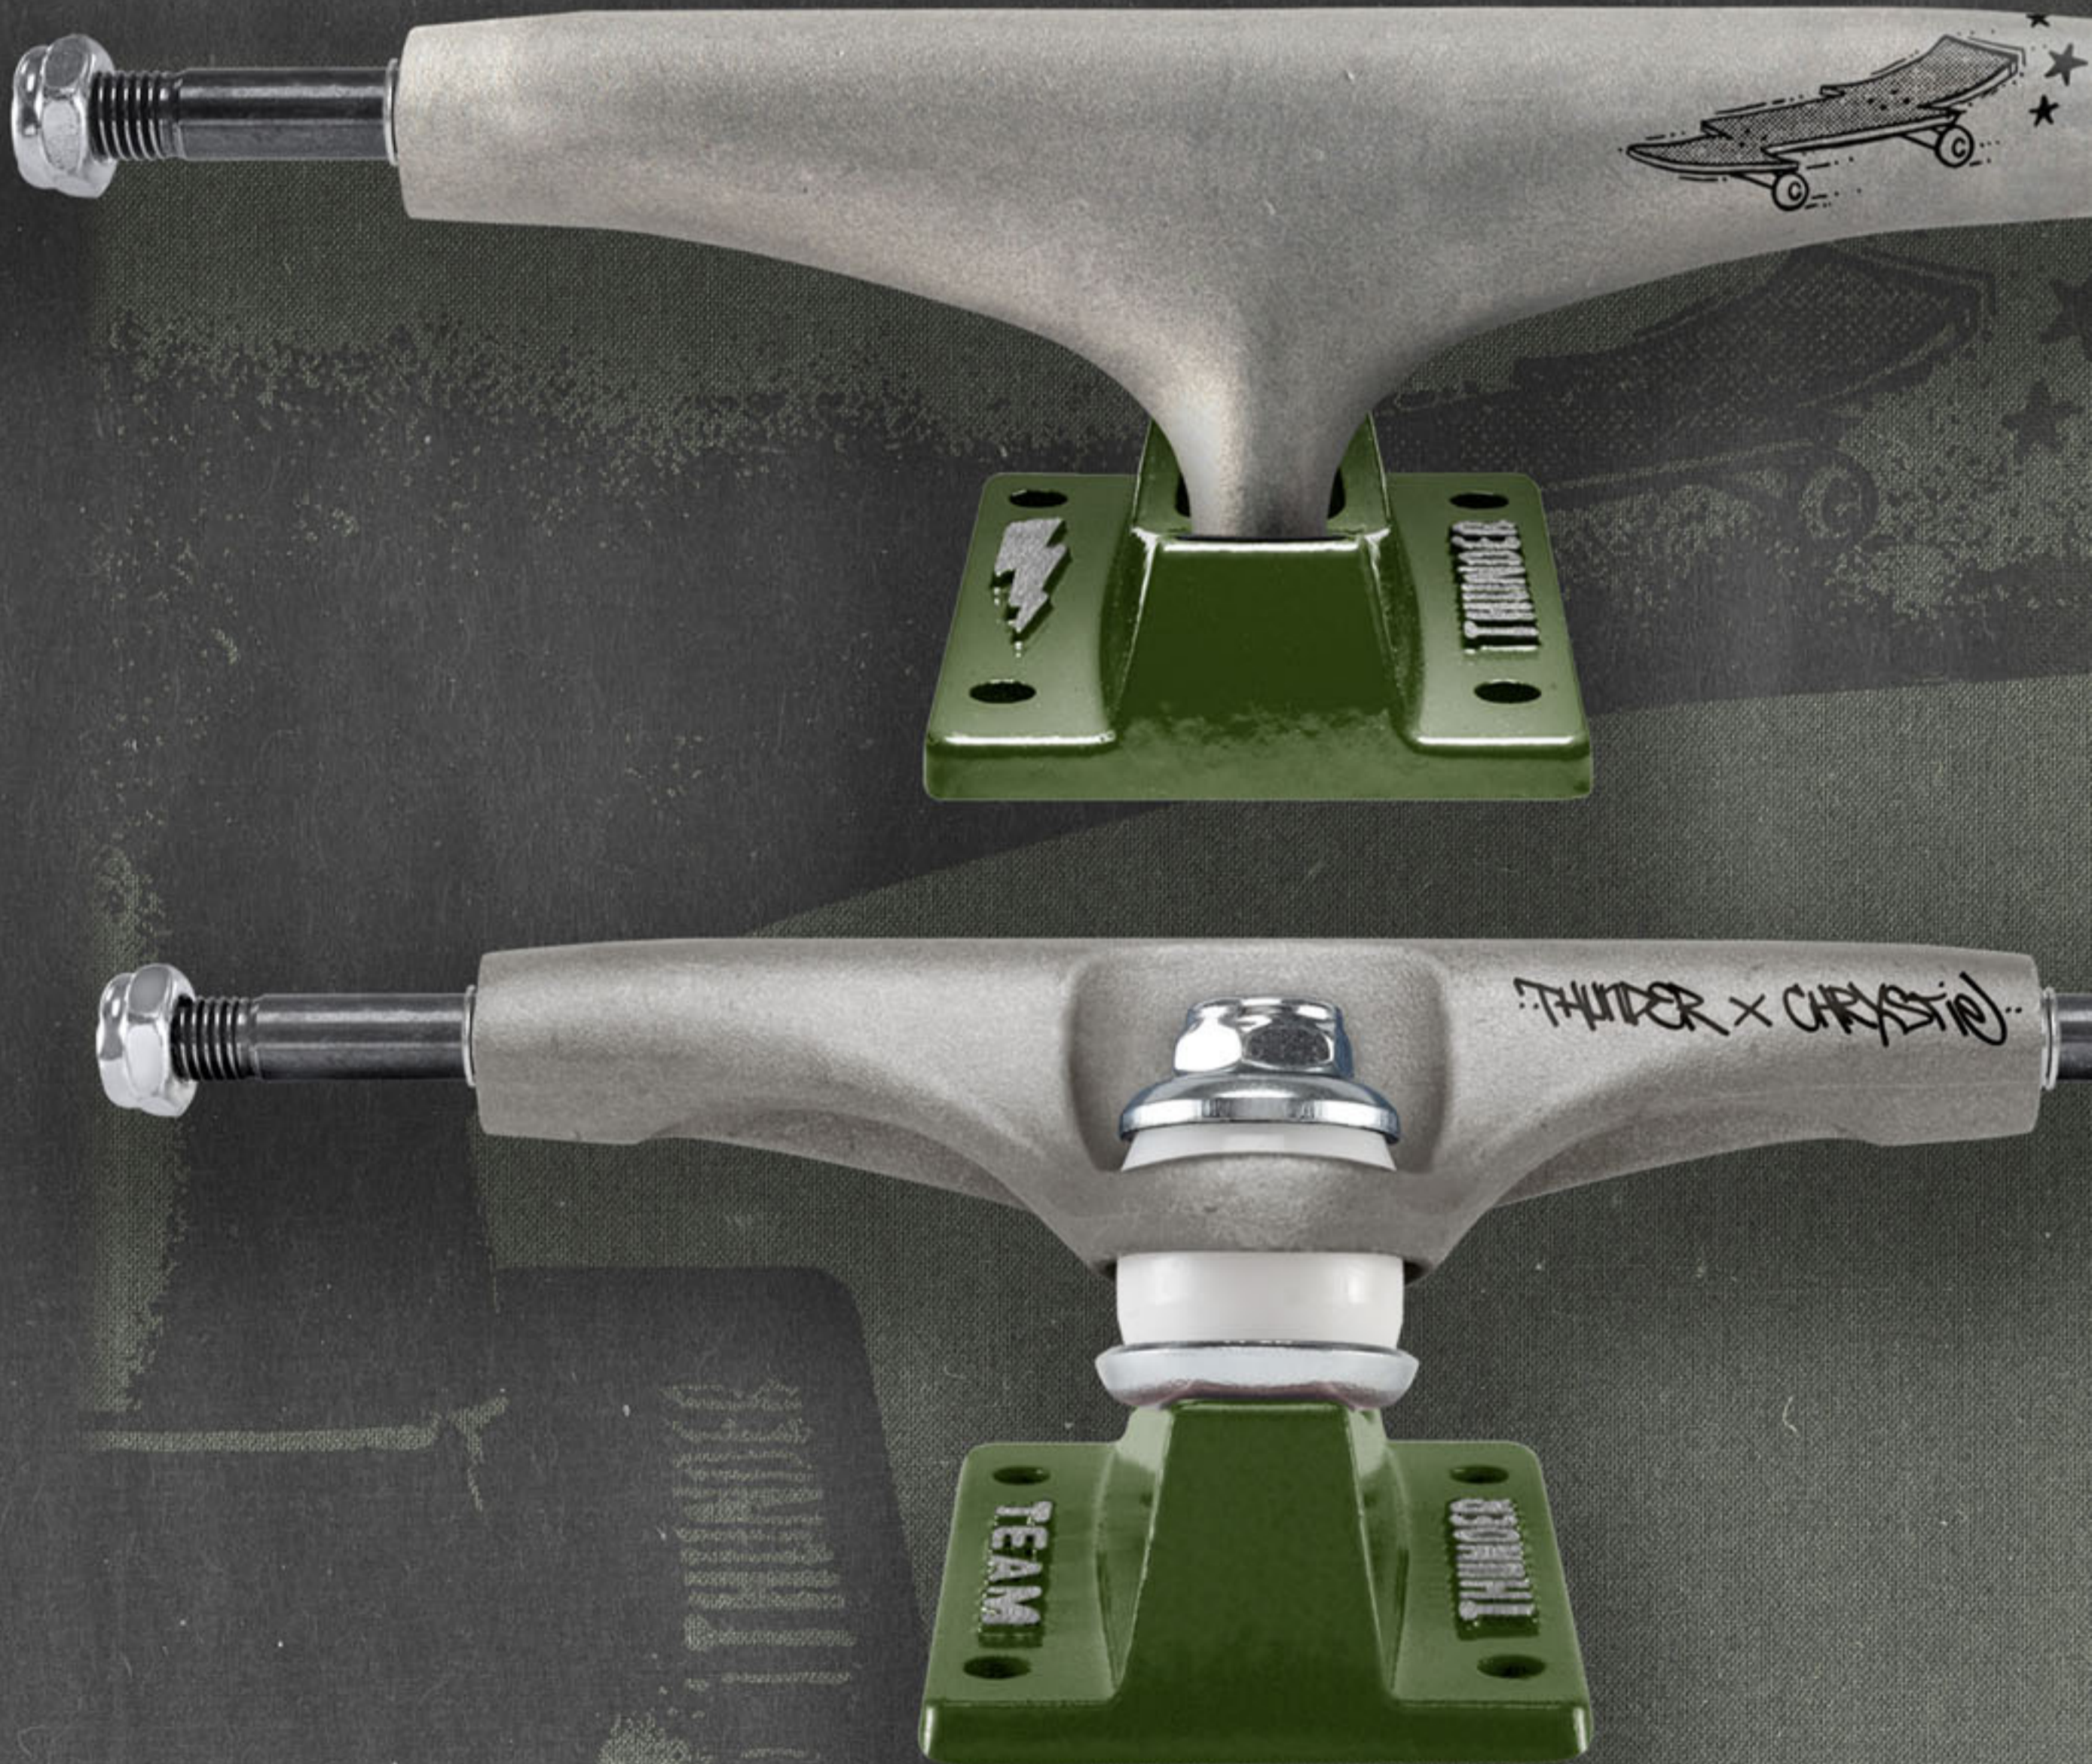

Thunder
TRUCKS

SPR. DROP 02 20 22

teamEDITIONS

SOLID KINGPIN

SOLID AXLE

TEAM EDITION BASEPLATE

SIZES available:

- ~~143~~
- ~~145~~
- ~~147~~
- 148
- 149
- ~~151~~
- ~~154~~

truck DETAILS:

- RAW HANGERS AND ARMY GREEN OG TEAM BASEPLATES
- LIGHTWEIGHT & ULTRA RESPONSIVE
- WHITE 90DU THUNDER BUSHINGS

THUNDER x CHRYSTIE NYC

LIMITED COLLABORATION WITH NEW YORK CITY CLOTHING BRAND, CHRYSTIE NYC. FOUNDED BY AARON HERRINGTON AND FILMMAKER PEP KIM, CHRYSTIE CREATES PROJECTS BASED ON THEIR ADMIRATION OF SKATEBOARDING AND ELEVATING THOSE THAT DEFINE IT.