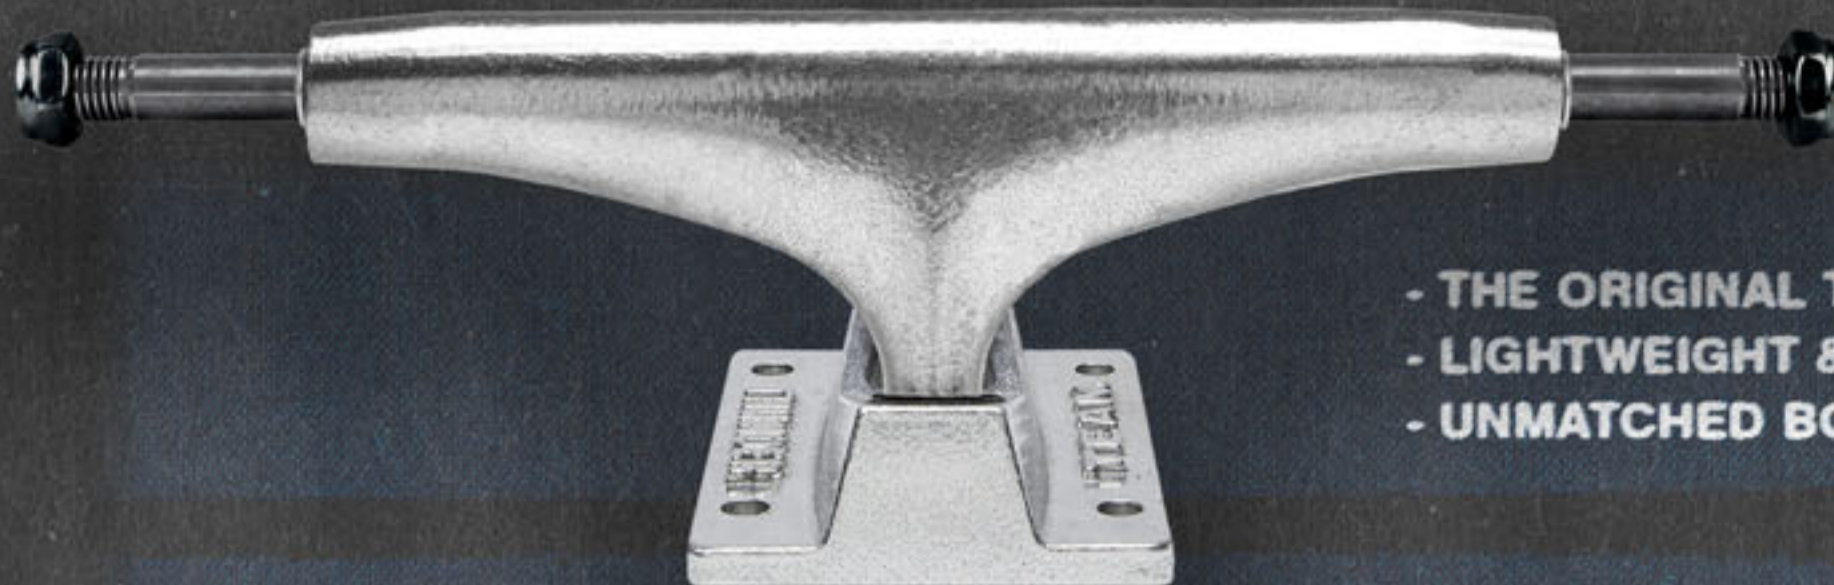

Thunder

TRUCKS
SPR. DROP 02 20 22

teamEDITIONS

SOLID KINGPIN

SOLID AXLE

SIZES available:

~~143~~ - ~~145~~ - 147 - 148 - 149 - 151 - ~~161~~

TEAM EDITION BASEPLATE

- THE ORIGINAL TEAM DESIGN
- LIGHTWEIGHT & ULTRA RESPONSIVE
- UNMATCHED BOARD CONTROL & STRENGTH

LIGHTS

HOLLOW KINGPIN

SOLID AXLE

SIZES available:

~~143~~ - ~~145~~ - 147 - 148 - 149 - ~~151~~ - ~~161~~

FORGED LIGHT BASEPLATE