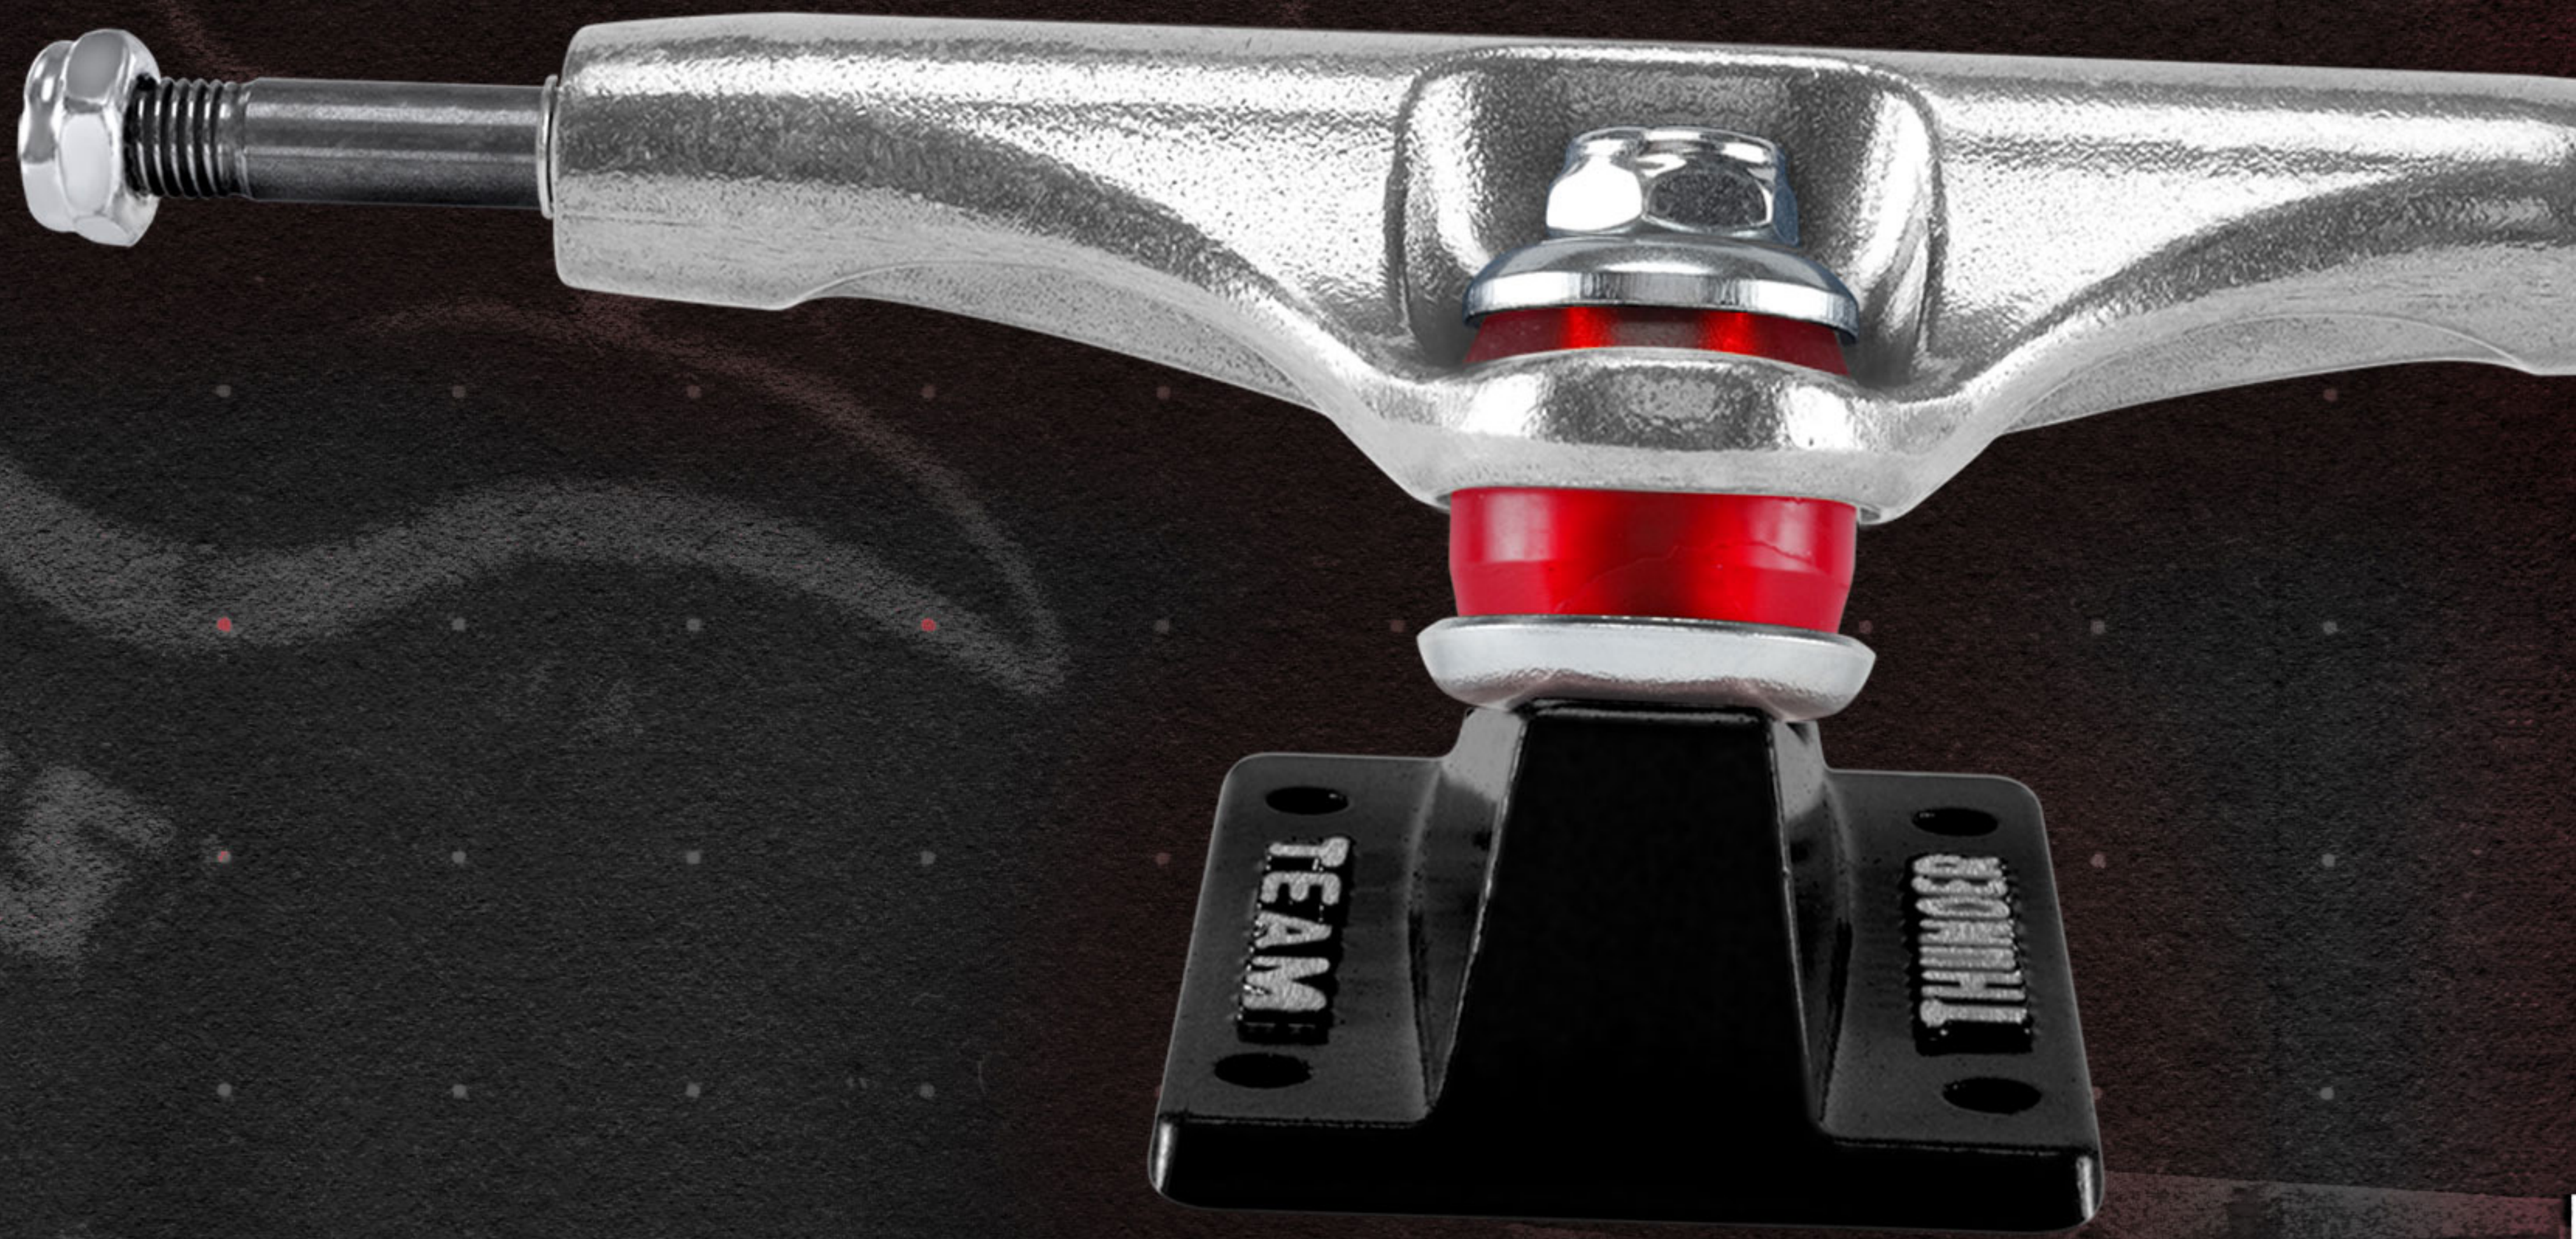

SIZESavailable:

146 - 148 - 151

SOLID KINGPIN

SOLID AXLE

TEAM EDITION BASEPLATE

truckDETAILS:

- POLISHED HANGER W/ CUSTOM GRAPHIC BY JIMMY WILKINS
- GLOSS BLACK OG TEAM BASEPLATES
- CLEAR RED 90DU THUNDER BUSHINGS
- COMES WITH LTD EDT KEYCHAIN