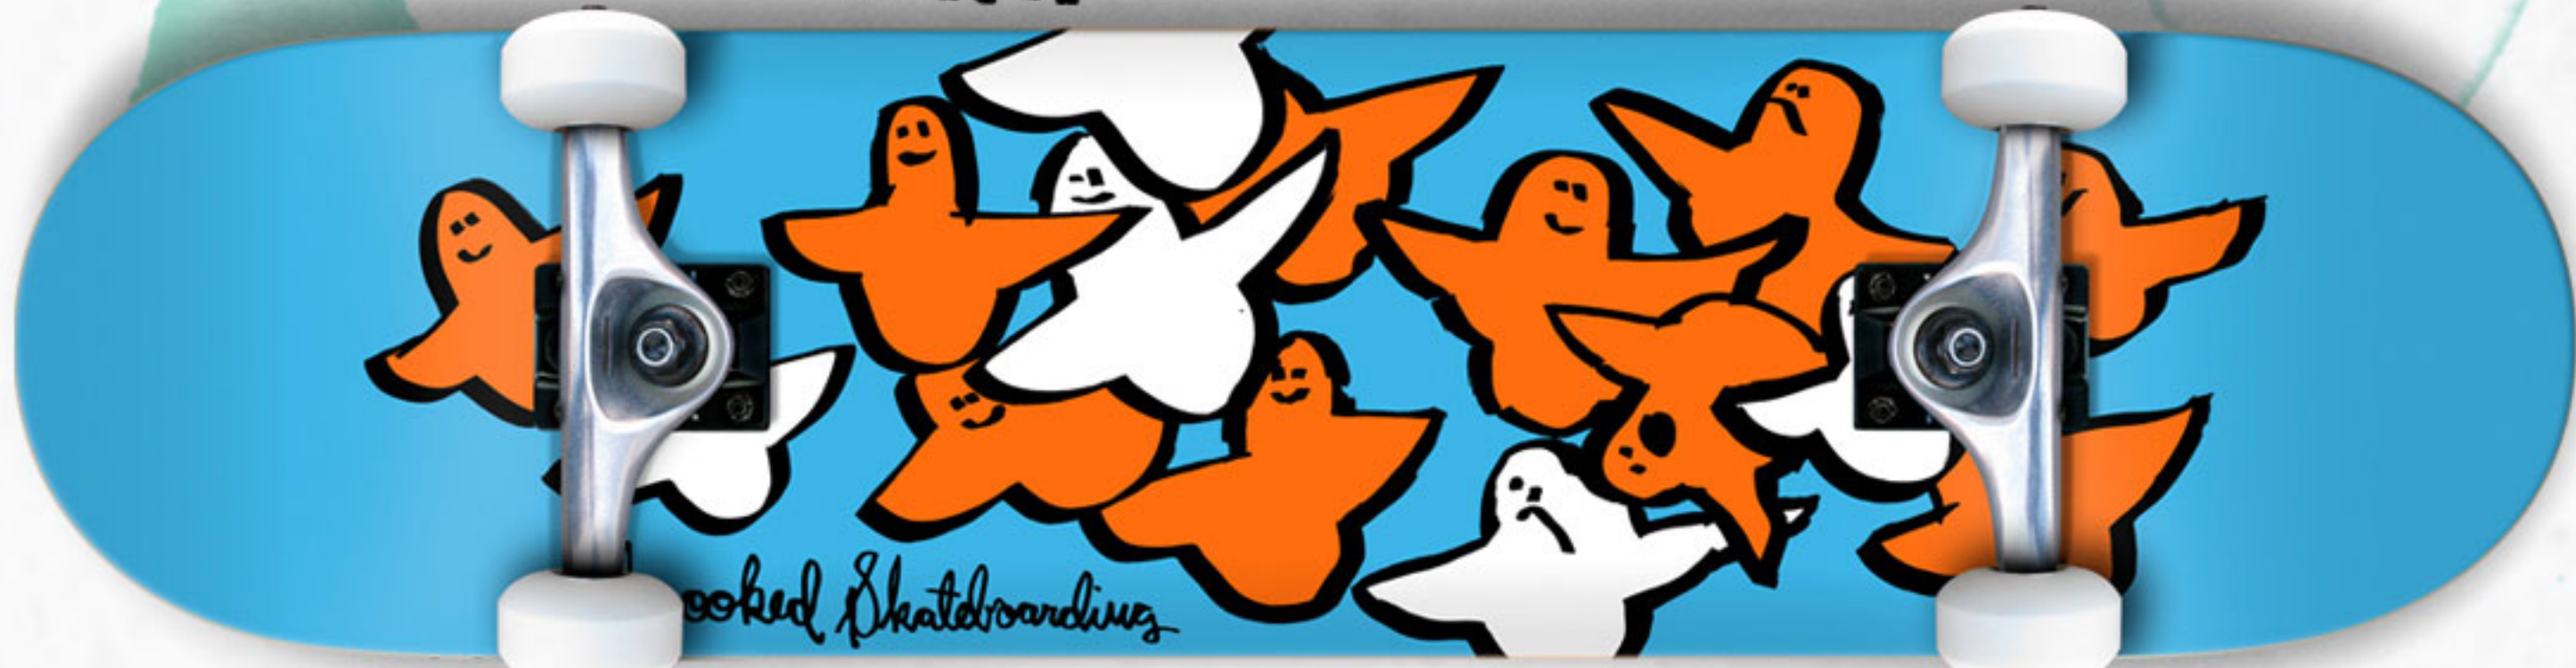

*PRINT
COLOR
VARIES

ABEC 5 BEARINGS

53MM X 33MM
WHEEL SIZE

95A DURO

FLAT BLACK BASE
& POLISHED HANGERS

KROOKED SKATEBOARDING

SUMMER 2022 COMPLETES

SWEATPANTS II

BIRDS

MINI - 7.3 x 29.3

MD - 7.75 x 29.5

LG - 8.0 x 31.8

XL - 8.25 x 32.2

*PRINT COLOR VARIES

COMPLETES INCLUDE

ABEC-5 BEARINGS