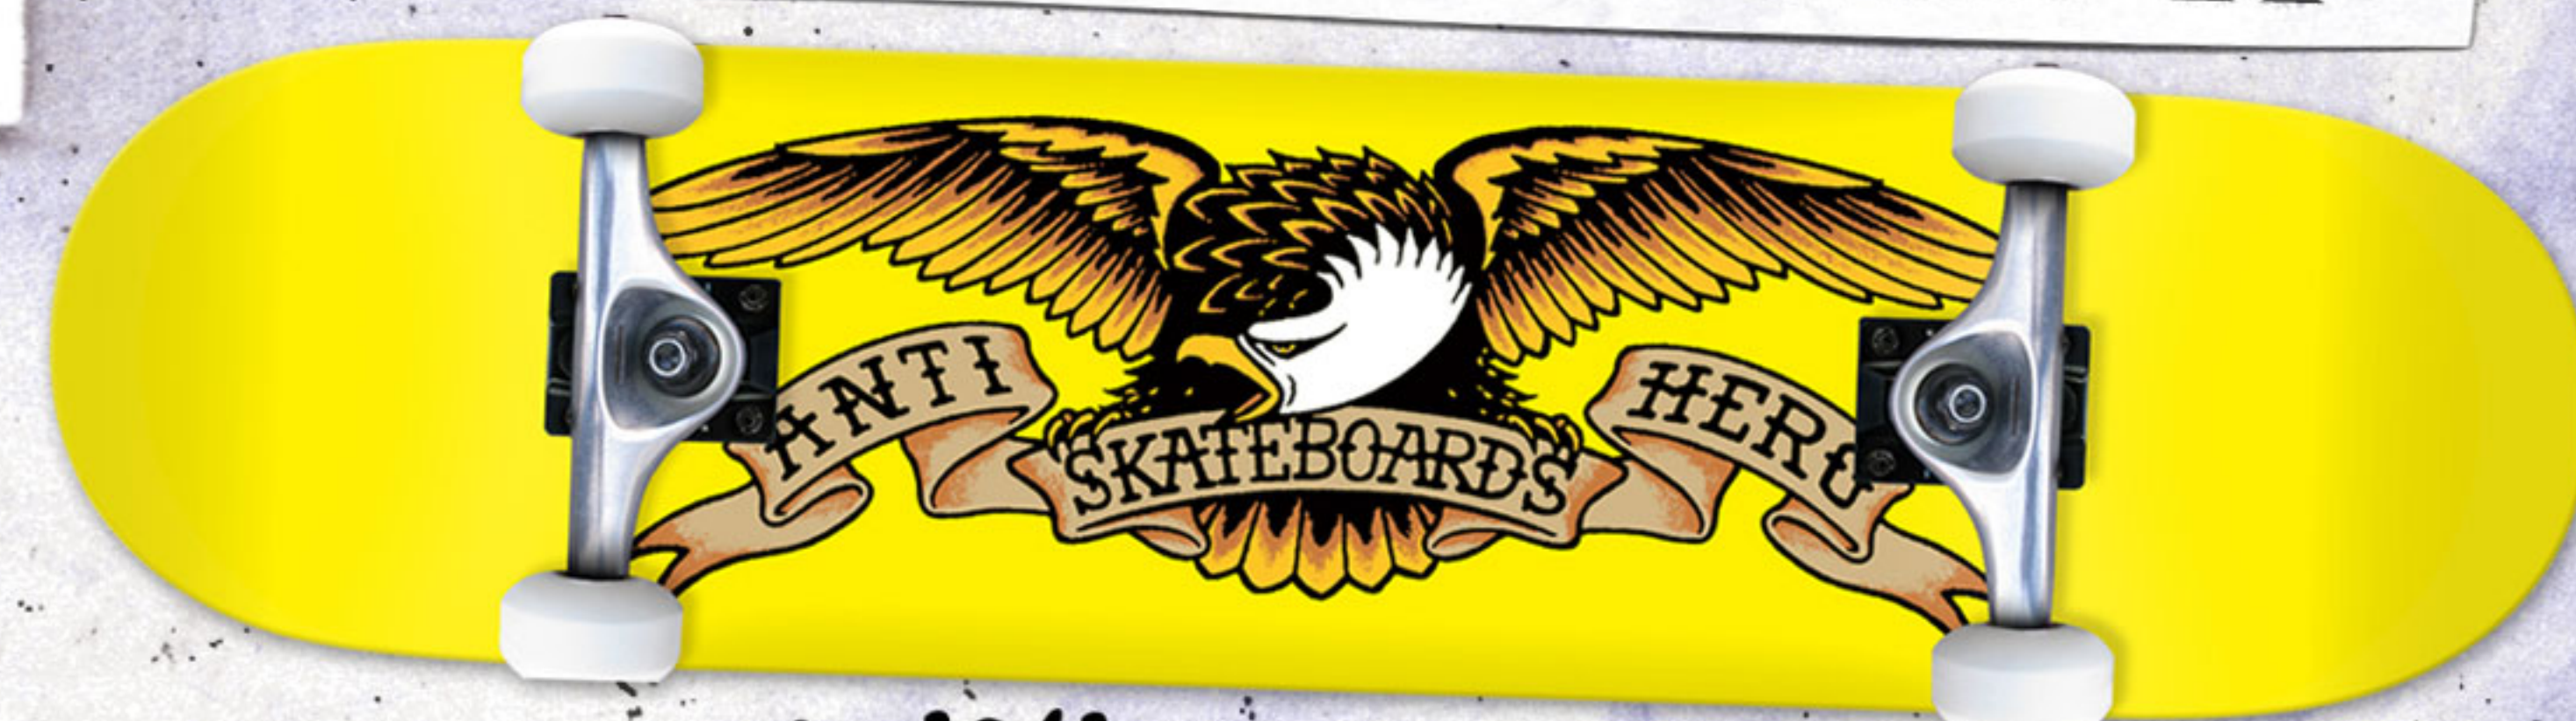

MD 7.75 X 31.6

LRG 8.0 X 31.8

XL 8.25 X 31.8

XXL 8.5 X 32.2

ALL FEATURING

- ABEC 5 BEARINGS
- POLISHED HANGARS
- BLACK BASEPLATES
- 53MM X 33MM WHEELS 95A DURO
- *PRINT COLOR VARIES

ANTIHERO

SUMMER 2022 COMPLETES

GRIMPLE EAGLE

SM 7.5 X 31.2

MD 7.75 X 31.6

LG 8.0 X 31.8

XL 8.25 X 31.8

CLASSIC EAGLE II

MM 7.3 X 29.3

SM 7.5 X 31.2

*PRINT
COLOR
VARIES

ABEC 5 BEARINGS

53MM X 33MM
WHEEL SIZE

95A DURO

FLAT BLACK BASE
& POLISHED HANGERS

KROOKED SKATEBOARDING

SUMMER 2022 COMPLETES

SWEATPANTS II