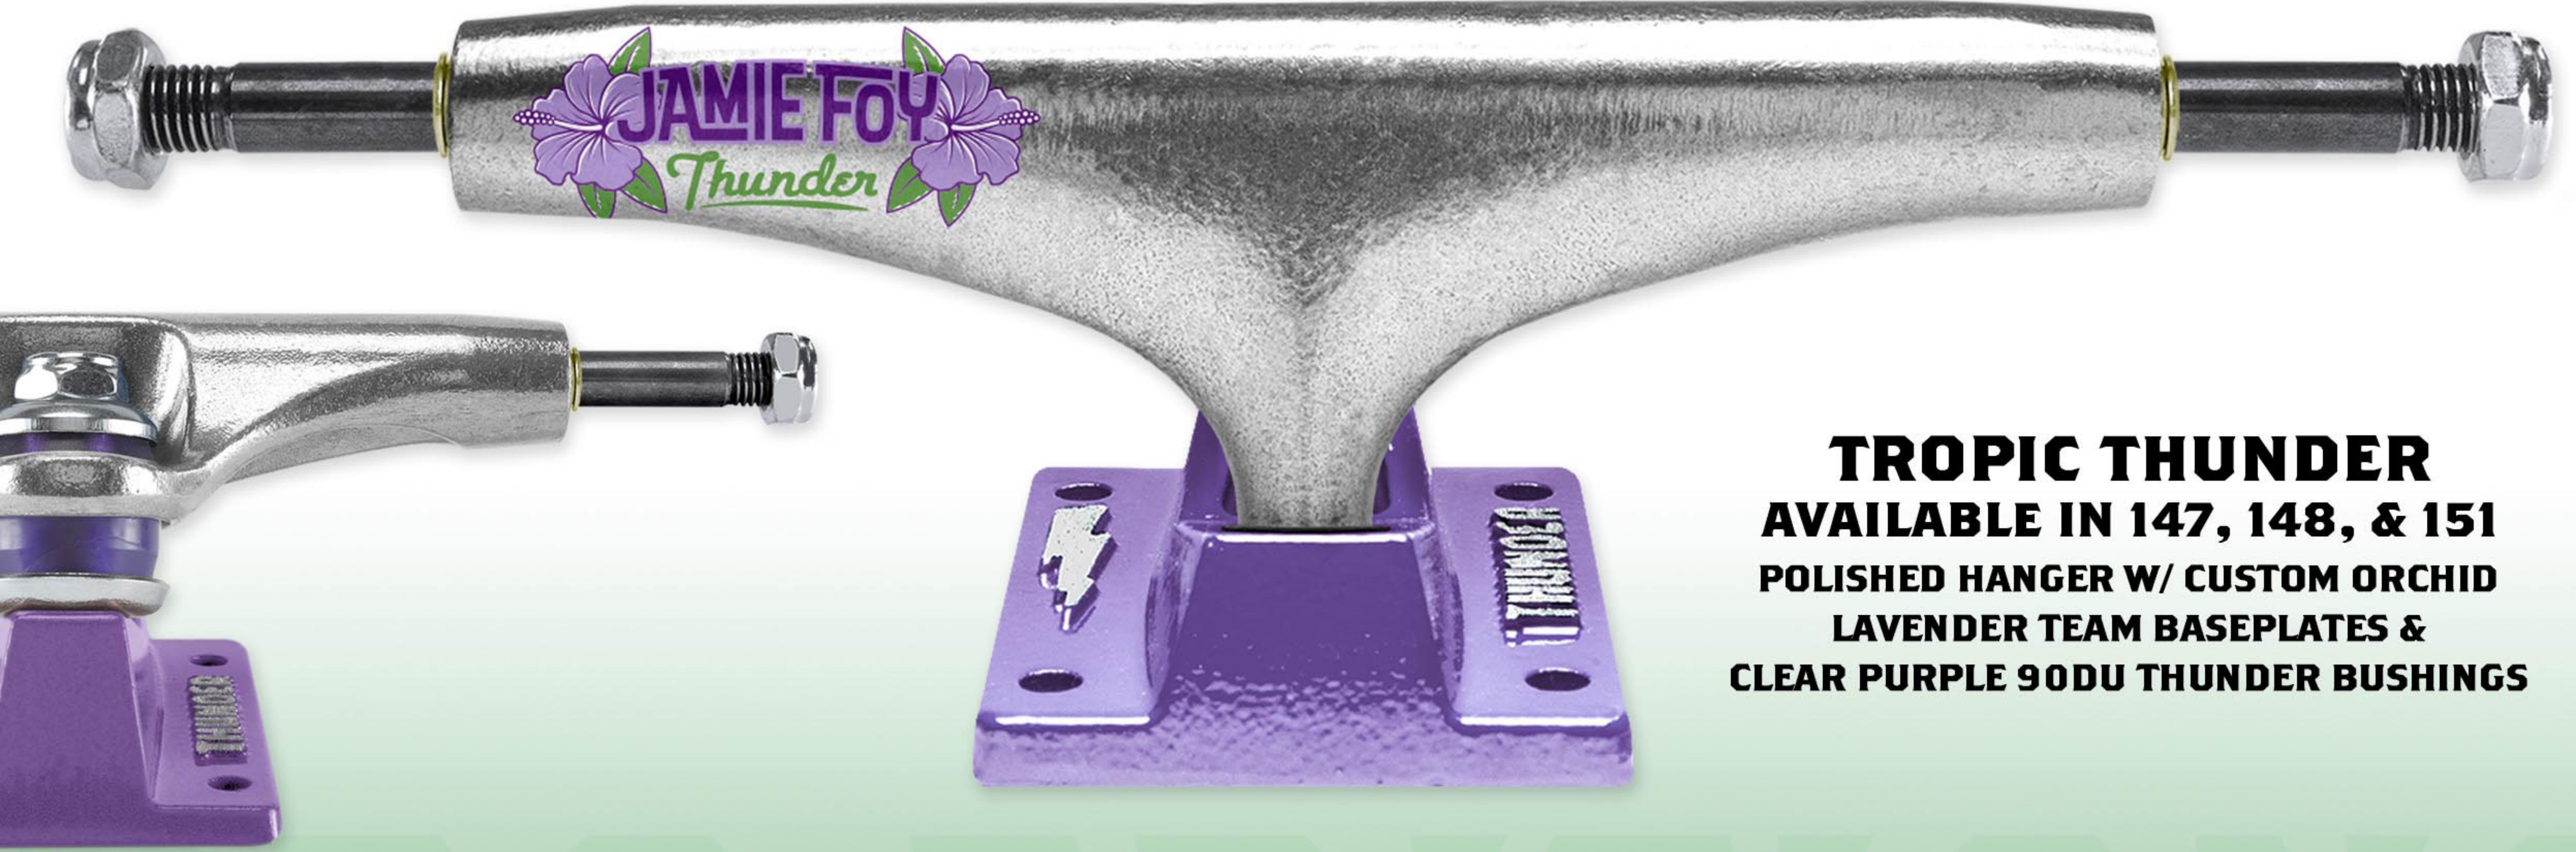

TROPIC THUNDER
AVAILABLE IN 147, 148, & 151
POLISHED HANGER W/ CUSTOM ORCHID
LAVENDER TEAM BASEPLATES &
CLEAR PURPLE 90DU THUNDER BUSHINGS