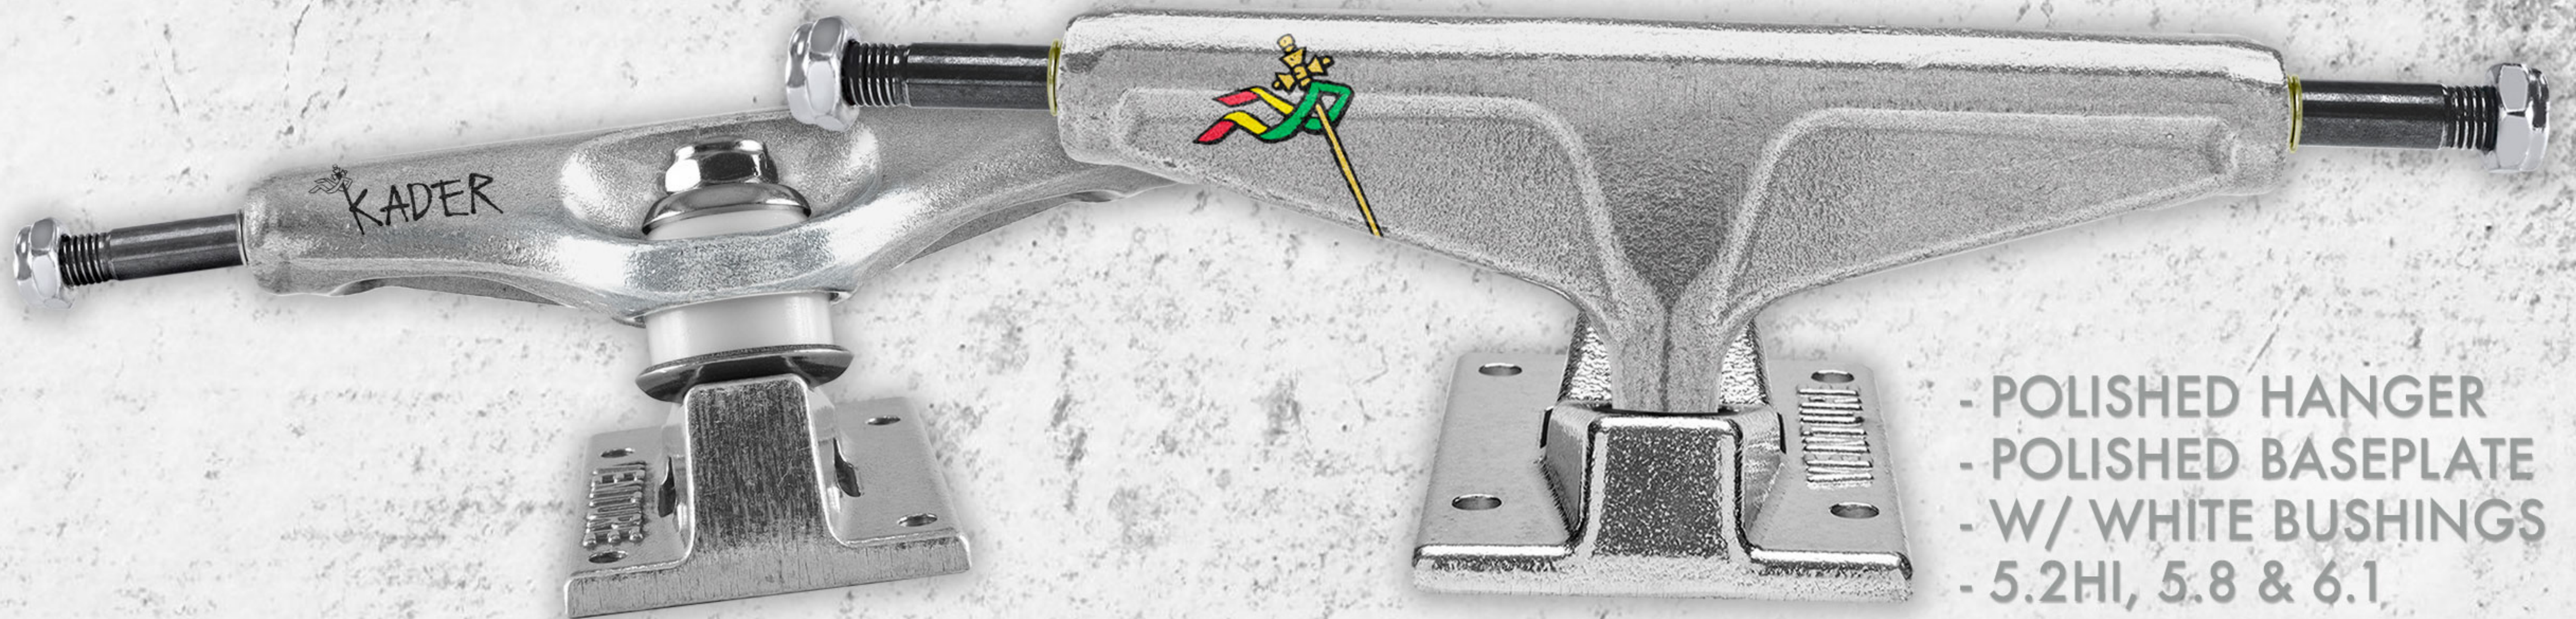

- POLISHED HANGER
- POLISHED BASEPLATE
- W/ WHITE BUSHINGS
- 5.2HI, 5.8 & 6.1

WINGS ANODIZED

V-LIGHTS