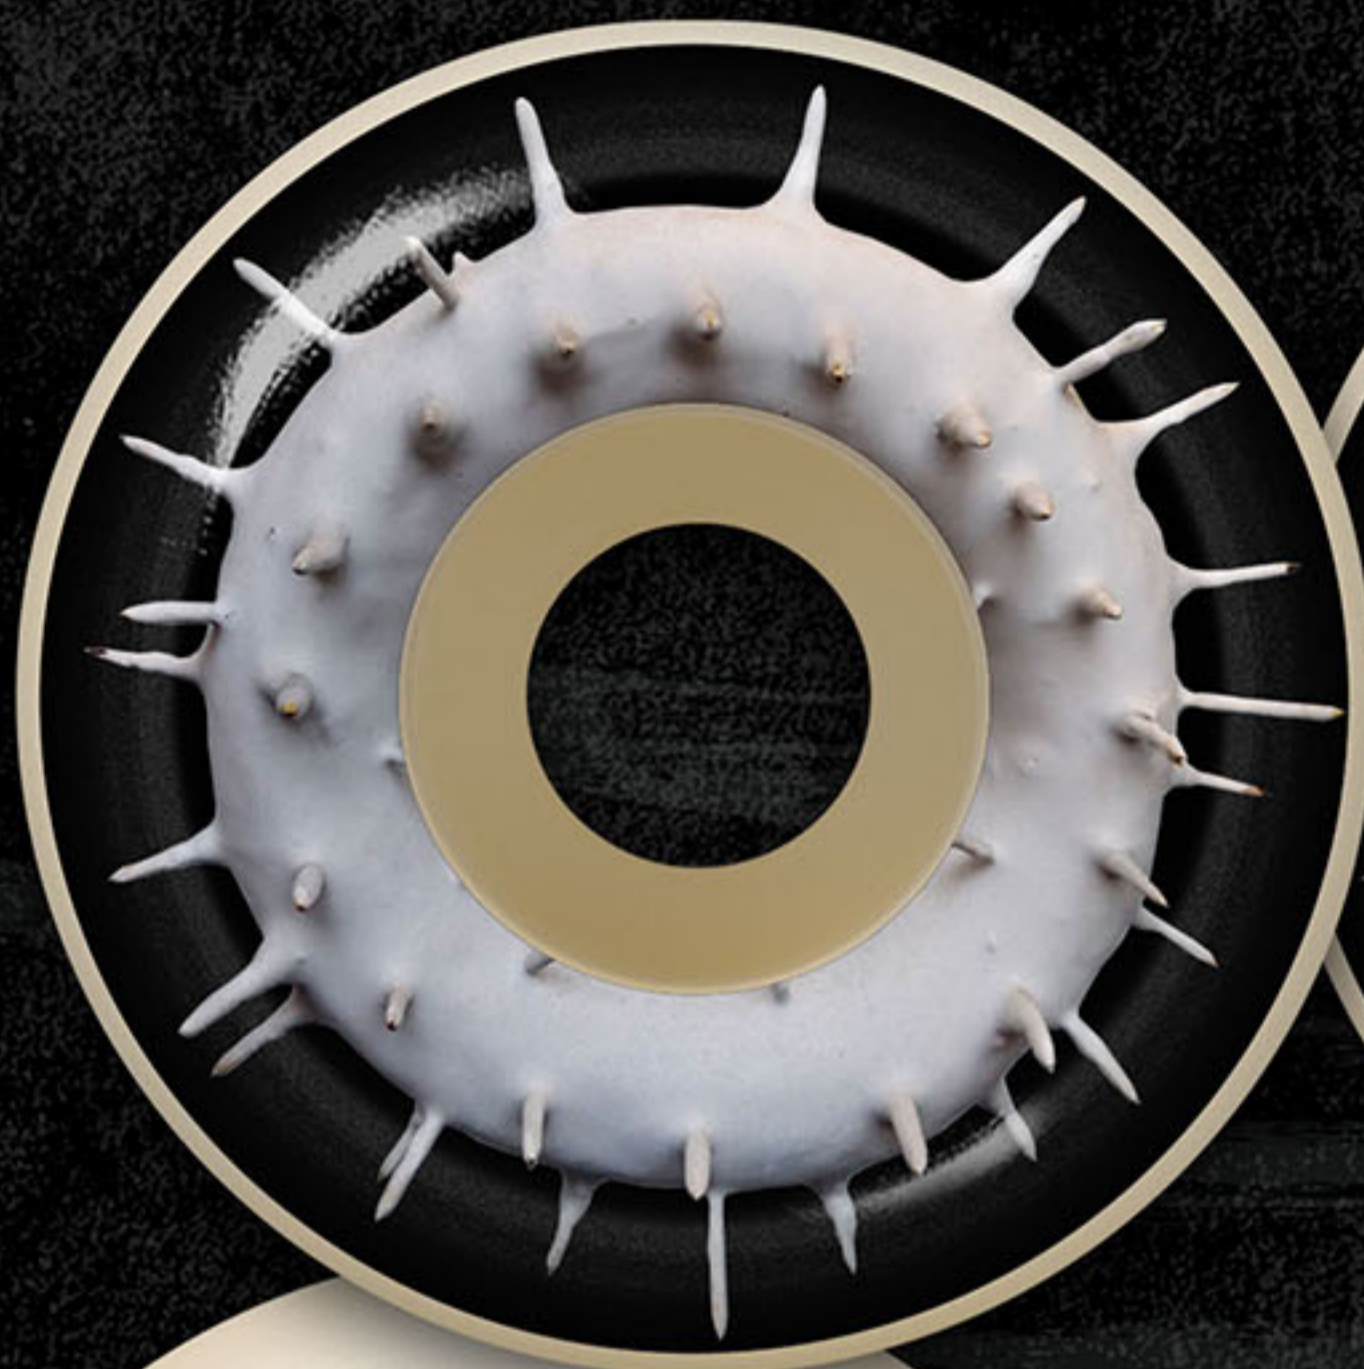

MAX PALMER "SPIKED" Pro **FORMULA FOUR**

MAX PALMER'S NEW PRO EDITION FORMULA FOUR.

Conical Full

F4/99DU

**CONICAL FULL SHAPE
NATURAL - 53, 55MM**