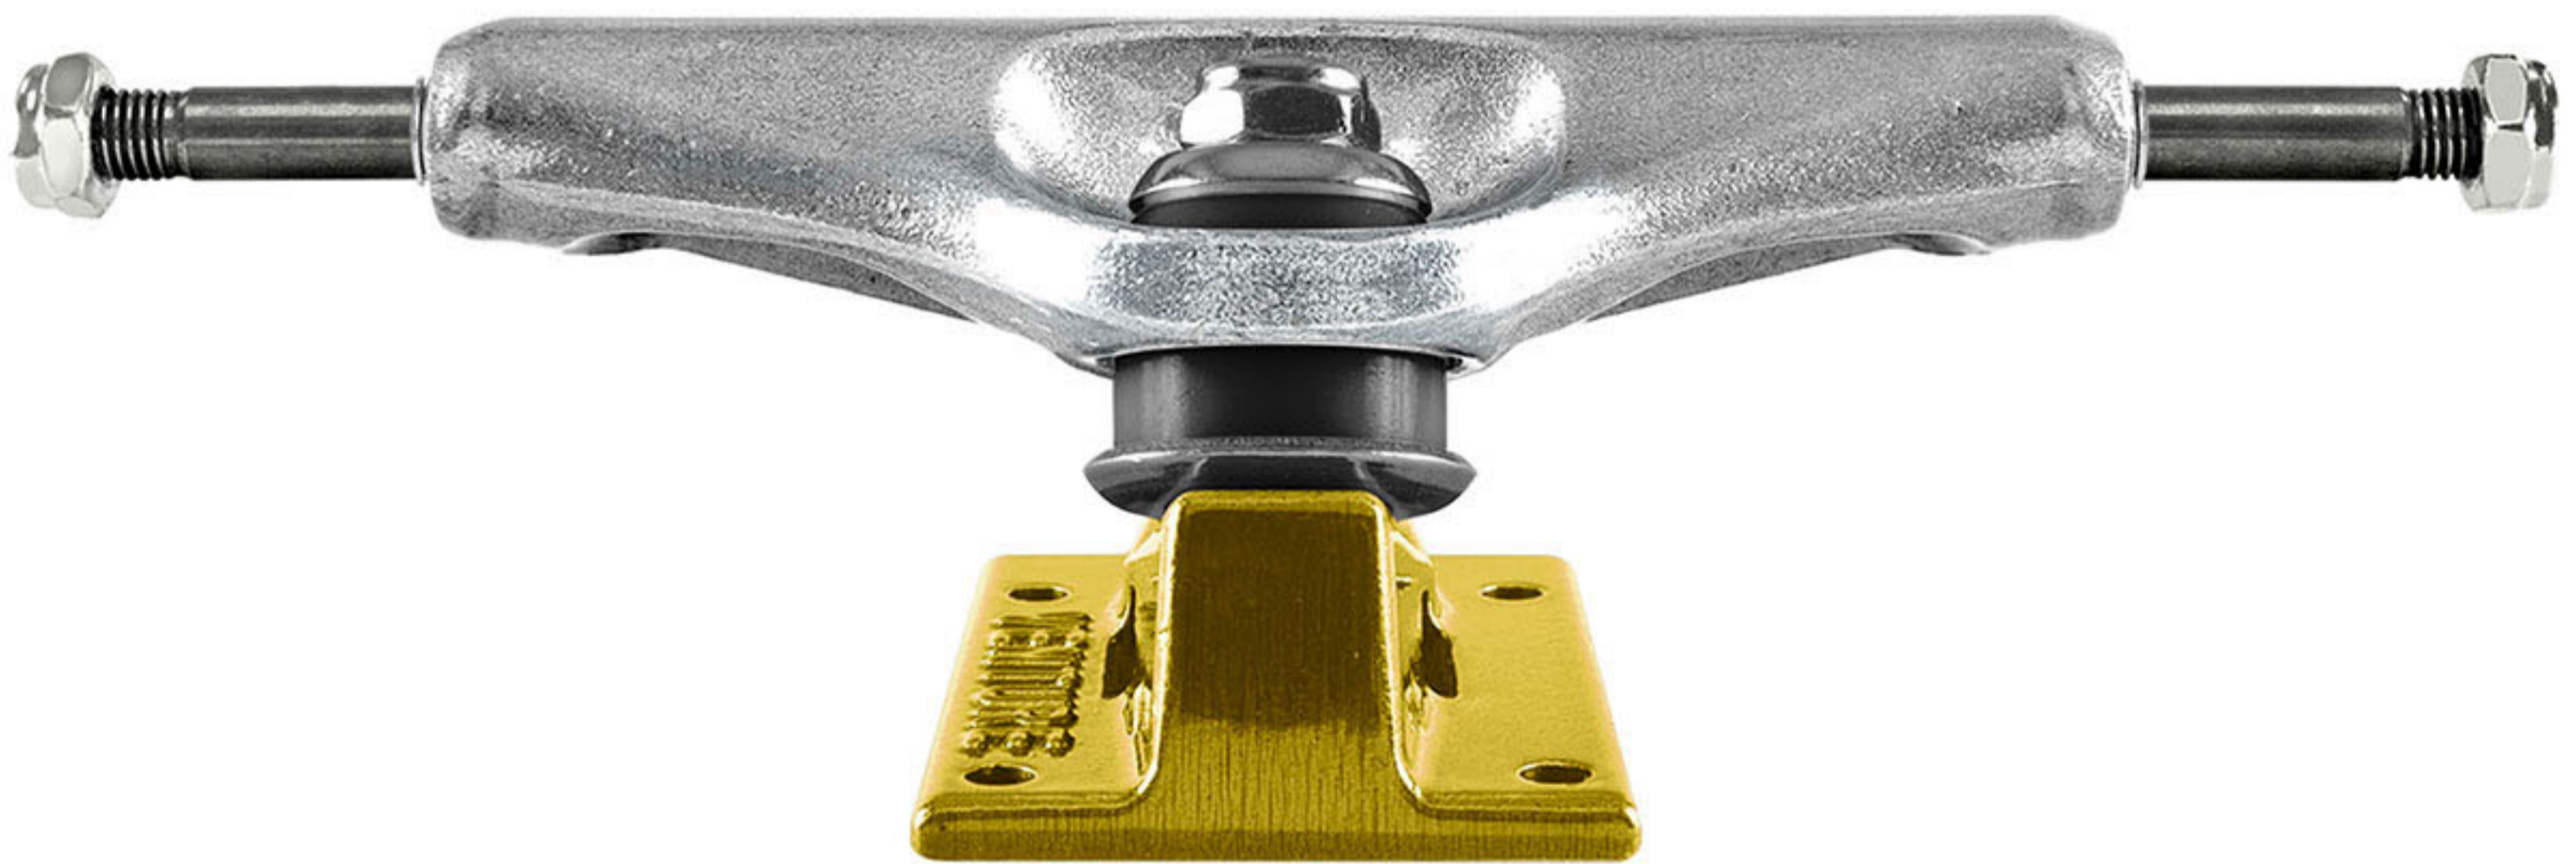

V-HOLLOWS

- POLISHED HANGER
- GOLD FORGED BASEPLATE
- HOLLOW AXLE & KINGPIN
- 5.2 LO, 5.6 W/ BLACK BUSHINGS

NILE GIBBS GUEST ARTIST

PRO EDITIONS

- BEIGE HANGER
- BROWN BASEPLATE
- 5.2 HI, 5.6 W/ GREEN BUSHINGS