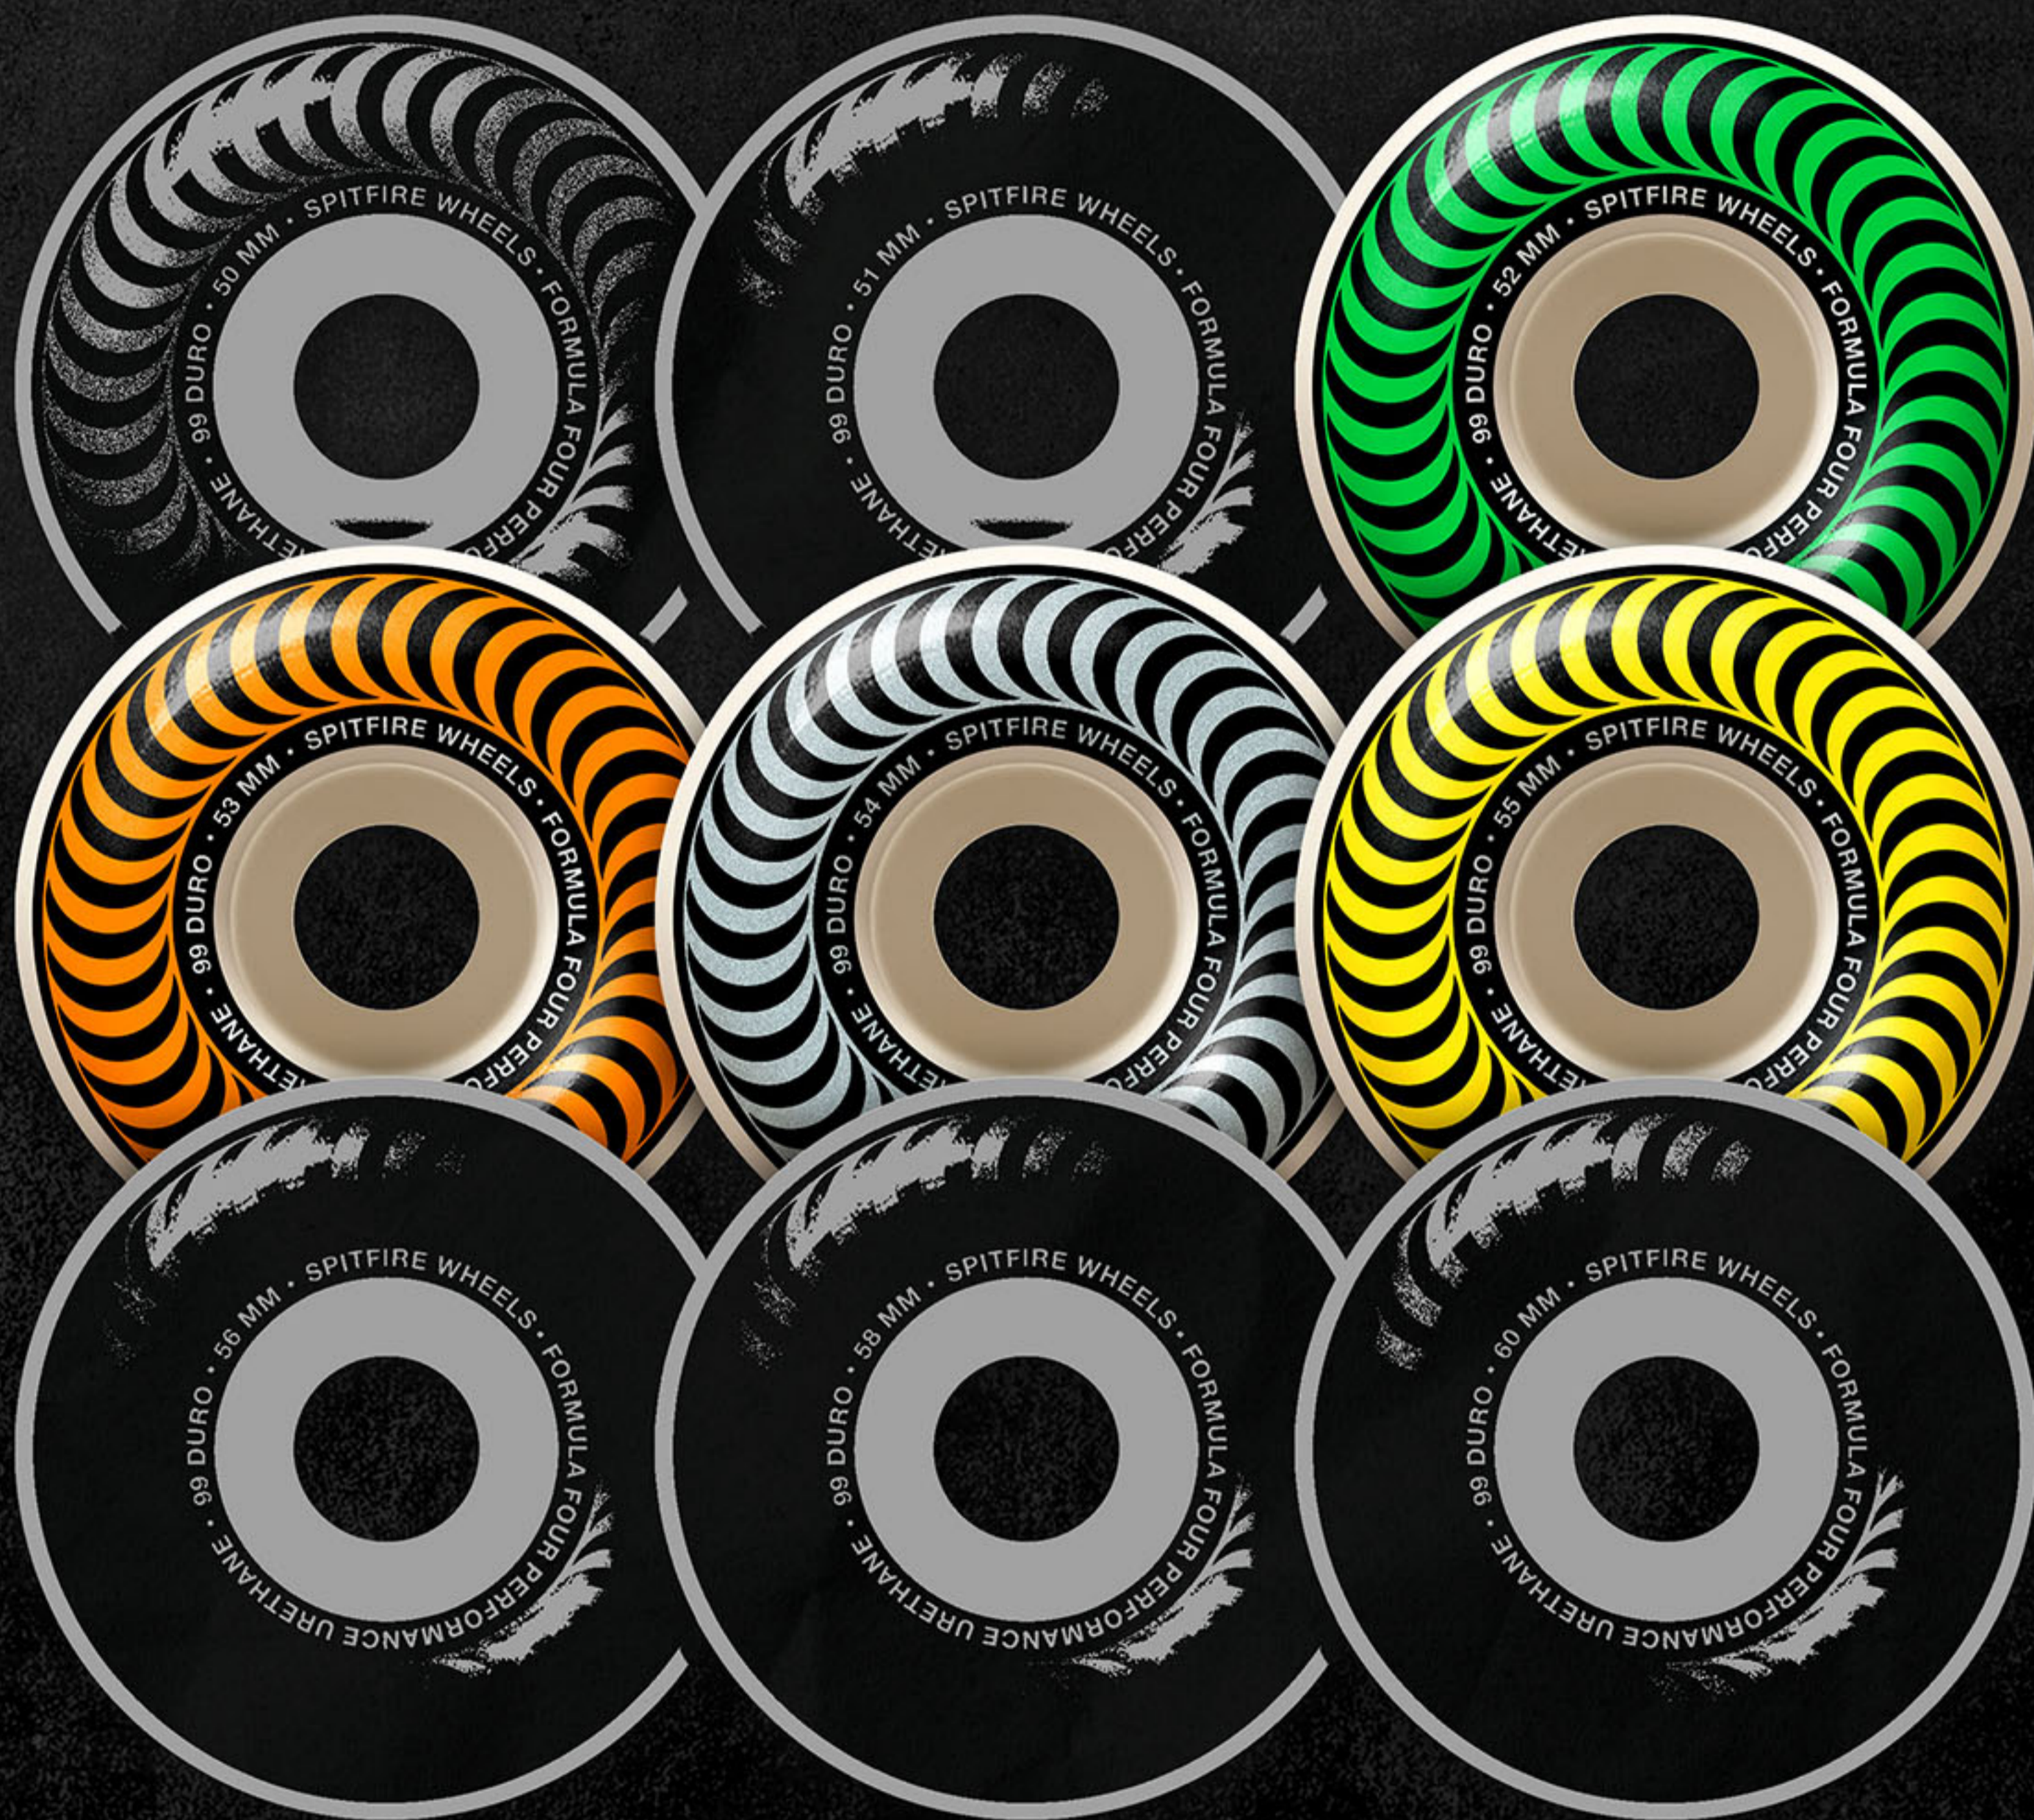

F4/97DU CLASSIC SHAPE
NATURAL - 53, 54, 56MM

NEW SHAPE!

RADIAL
Full

F4/97DU RADIAL FULL SHAPE
NATURAL - 54, 56, 58MM

SPITFIRE WHEELS

FORMULA FOUR Classics

THE #1 SHAPE IN SKATEBOARDING WORLDWIDE
PROVEN FOR SPEED AND CONTROL.