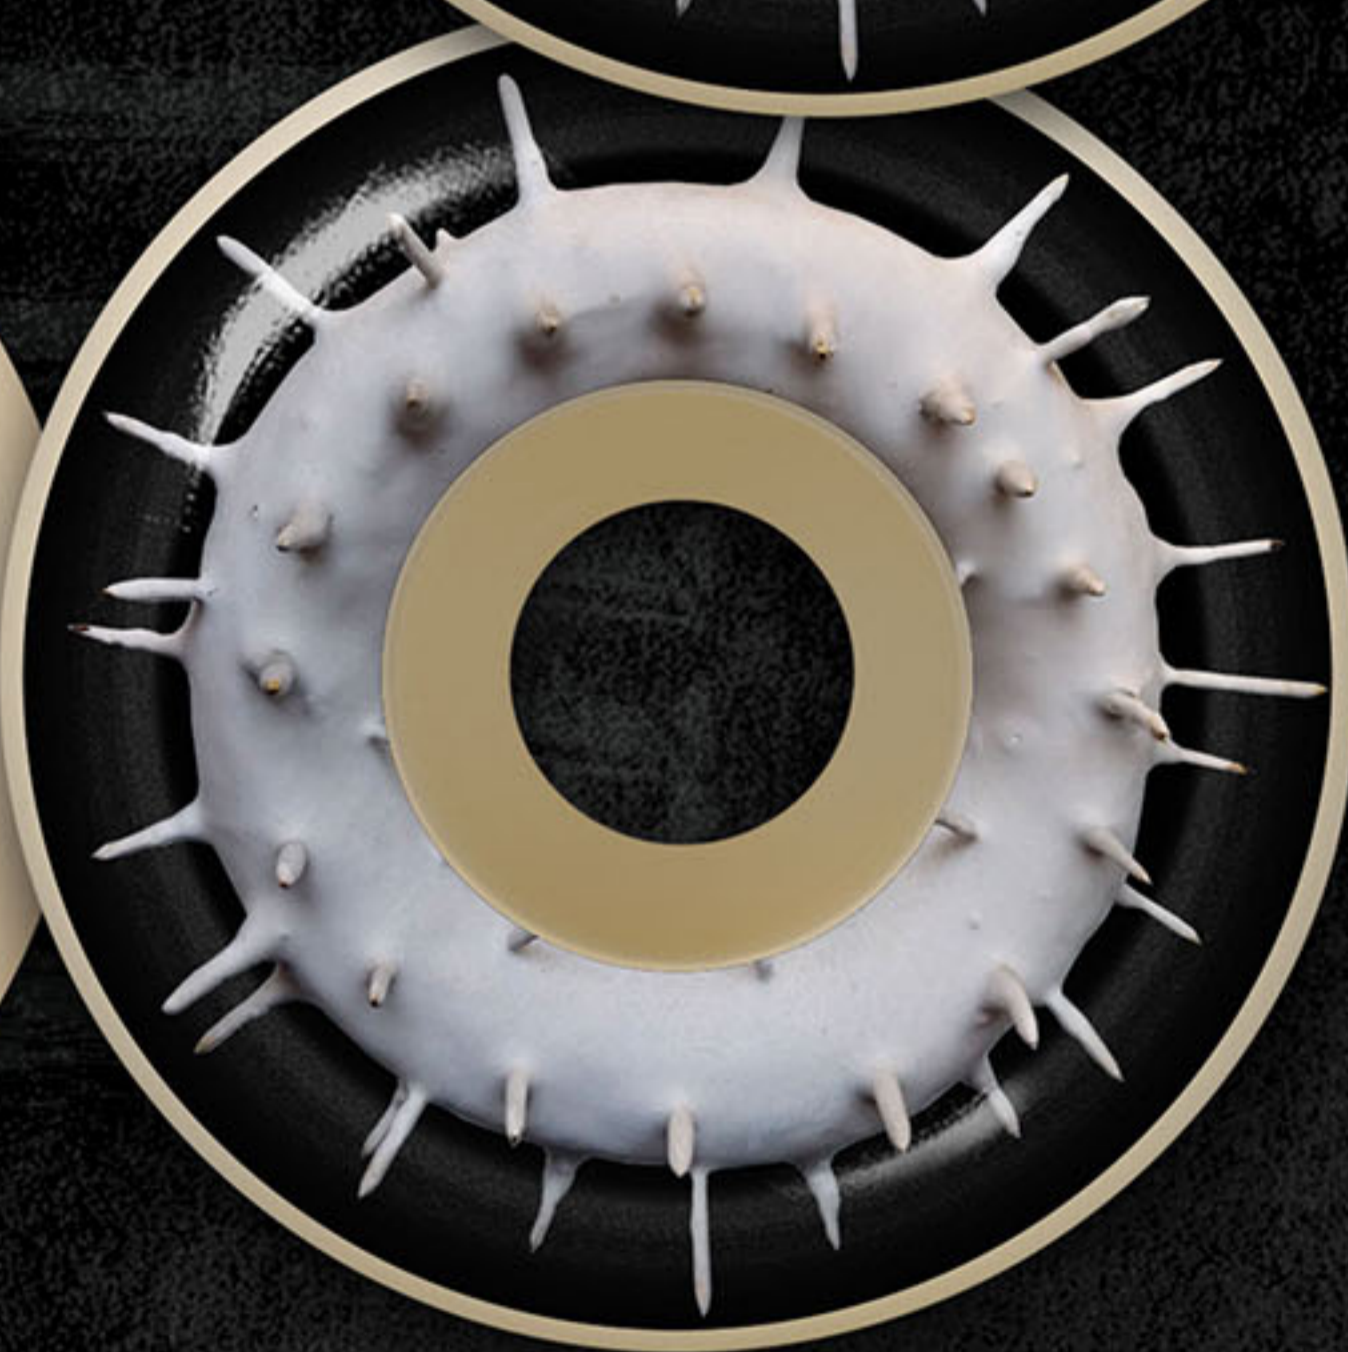

MAX PALMER "SPIKED" Pro **FORMULA FOUR**

MAX PALMER'S NEW PRO EDITION FORMULA FOUR.

Conical Full

F4/99DU

**CONICAL FULL SHAPE
NATURAL - 53, 55MM**