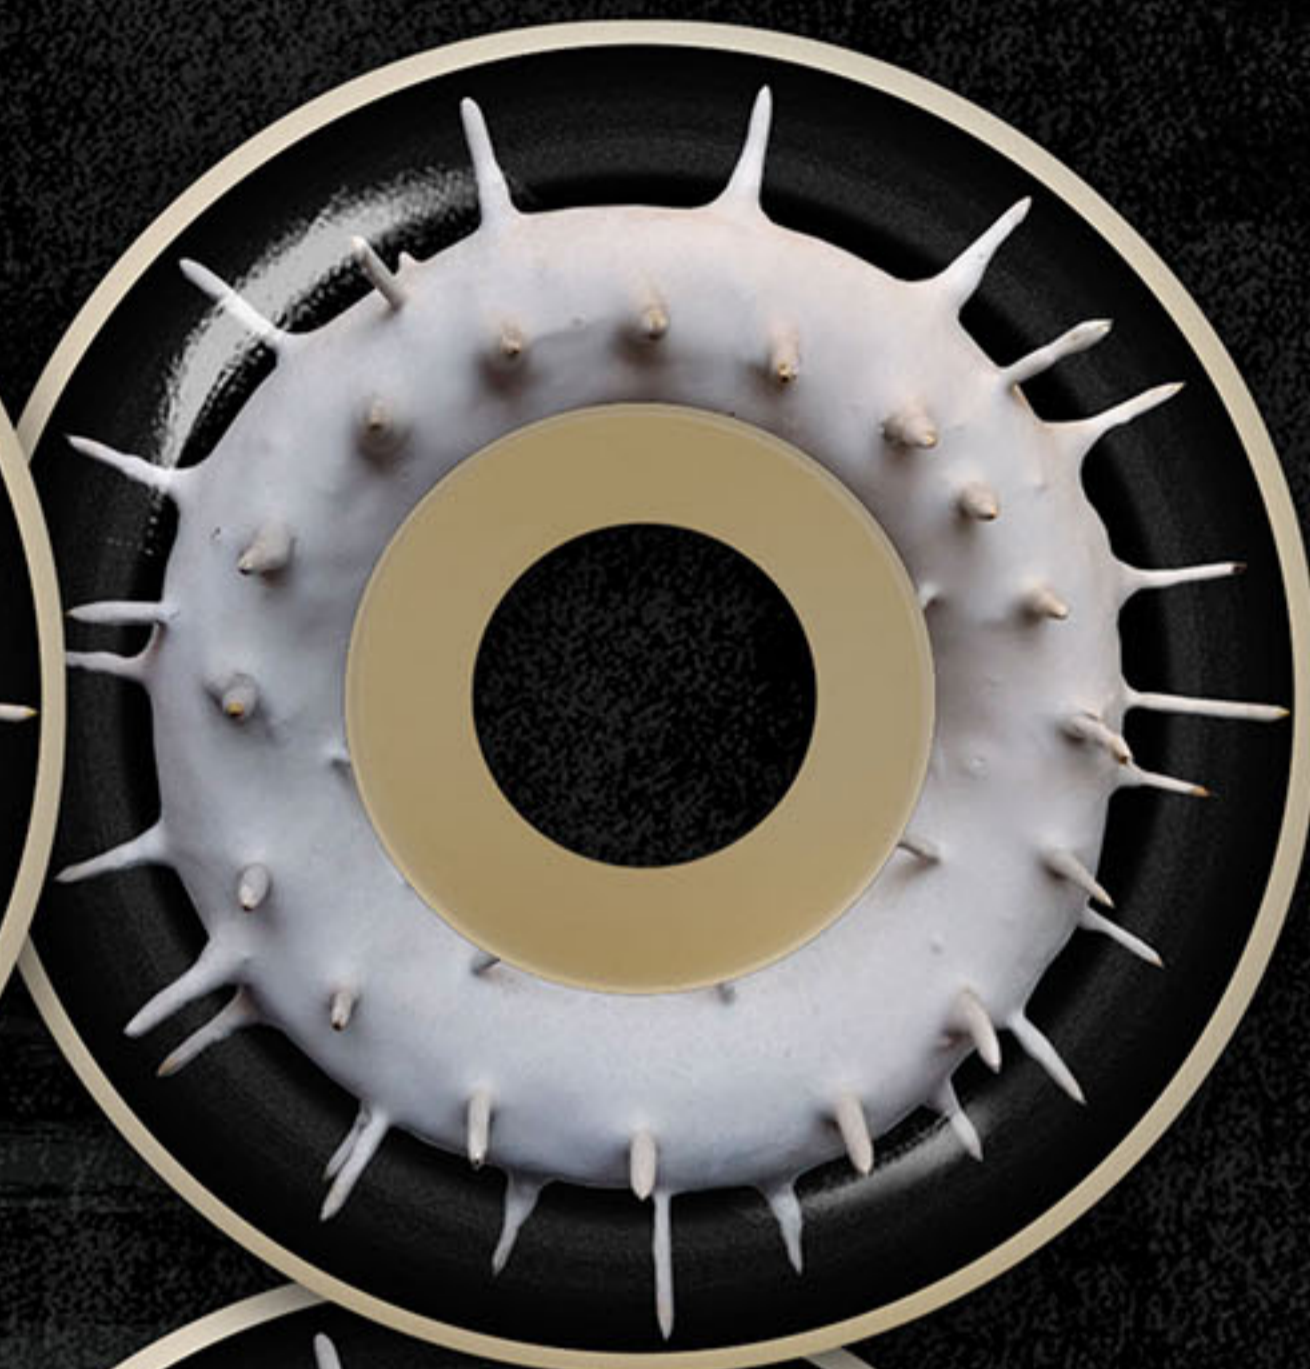

MAX PALMER "SPIKED" Pro **FORMULA FOUR**

MAX PALMER'S NEW PRO EDITION FORMULA FOUR.

Conical Full

F4/99DU

**CONICAL FULL SHAPE
NATURAL - 53, 55MM**