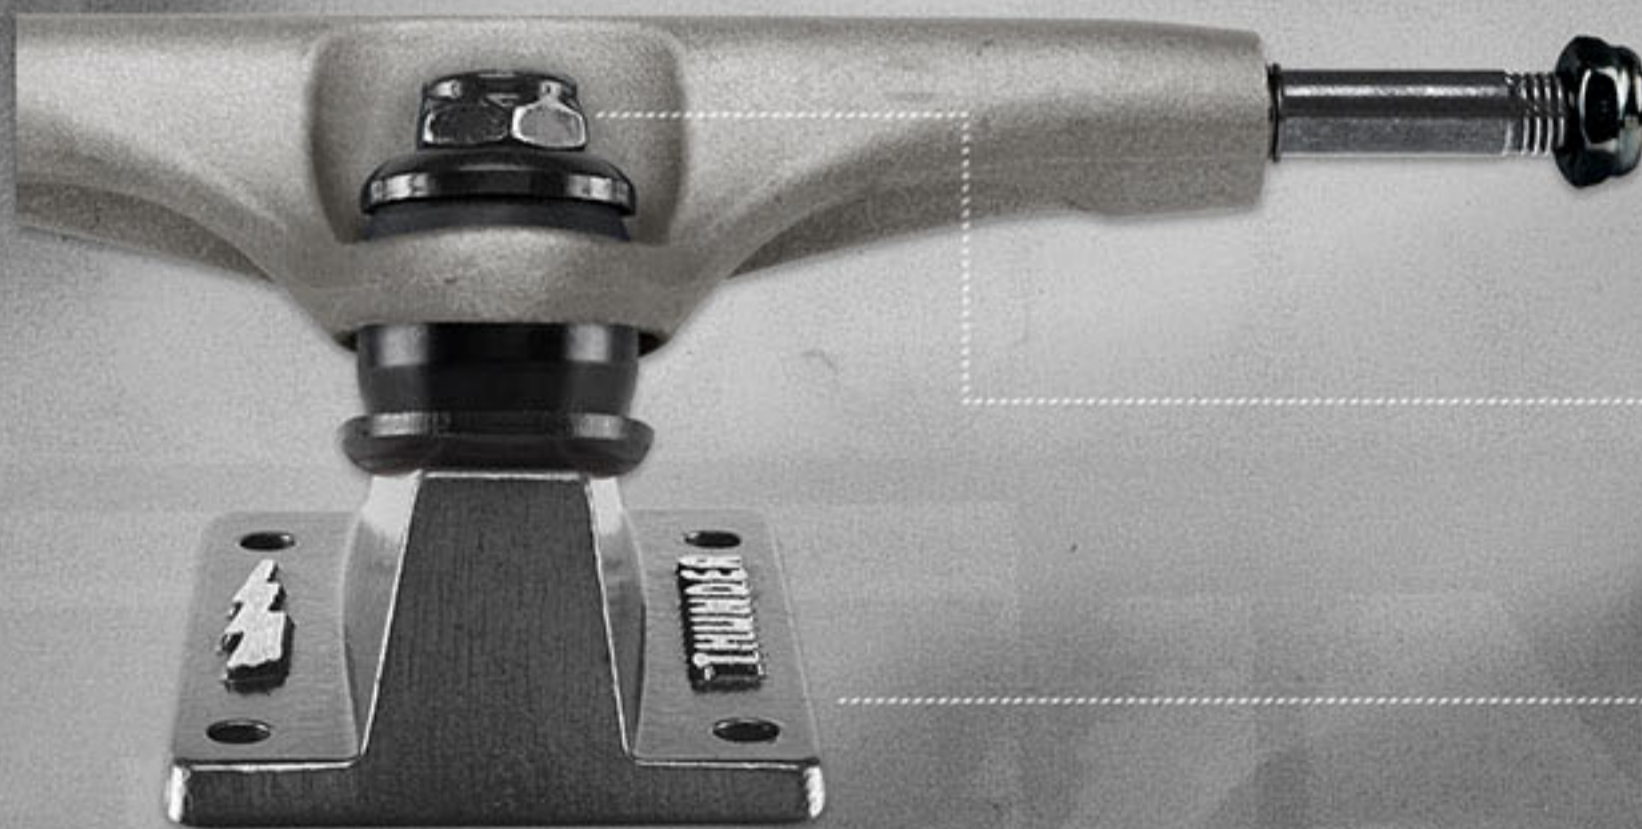

HOLLOW
KINGPIN

FORGED LIGHT
BASEPLATE

LESS WEIGHT - MORE STRENGTH • EXTRA STRONG HOLLOW AXLES • PREMIUM GRADE HOLLOW KINGPINS • CUSTOM FORGED ALUMINIUM BASEPLATES

RAW STAPLE

TEAM HOLLOW

148/151

HOLLOW
AXLE

HOLLOW
KINGPIN