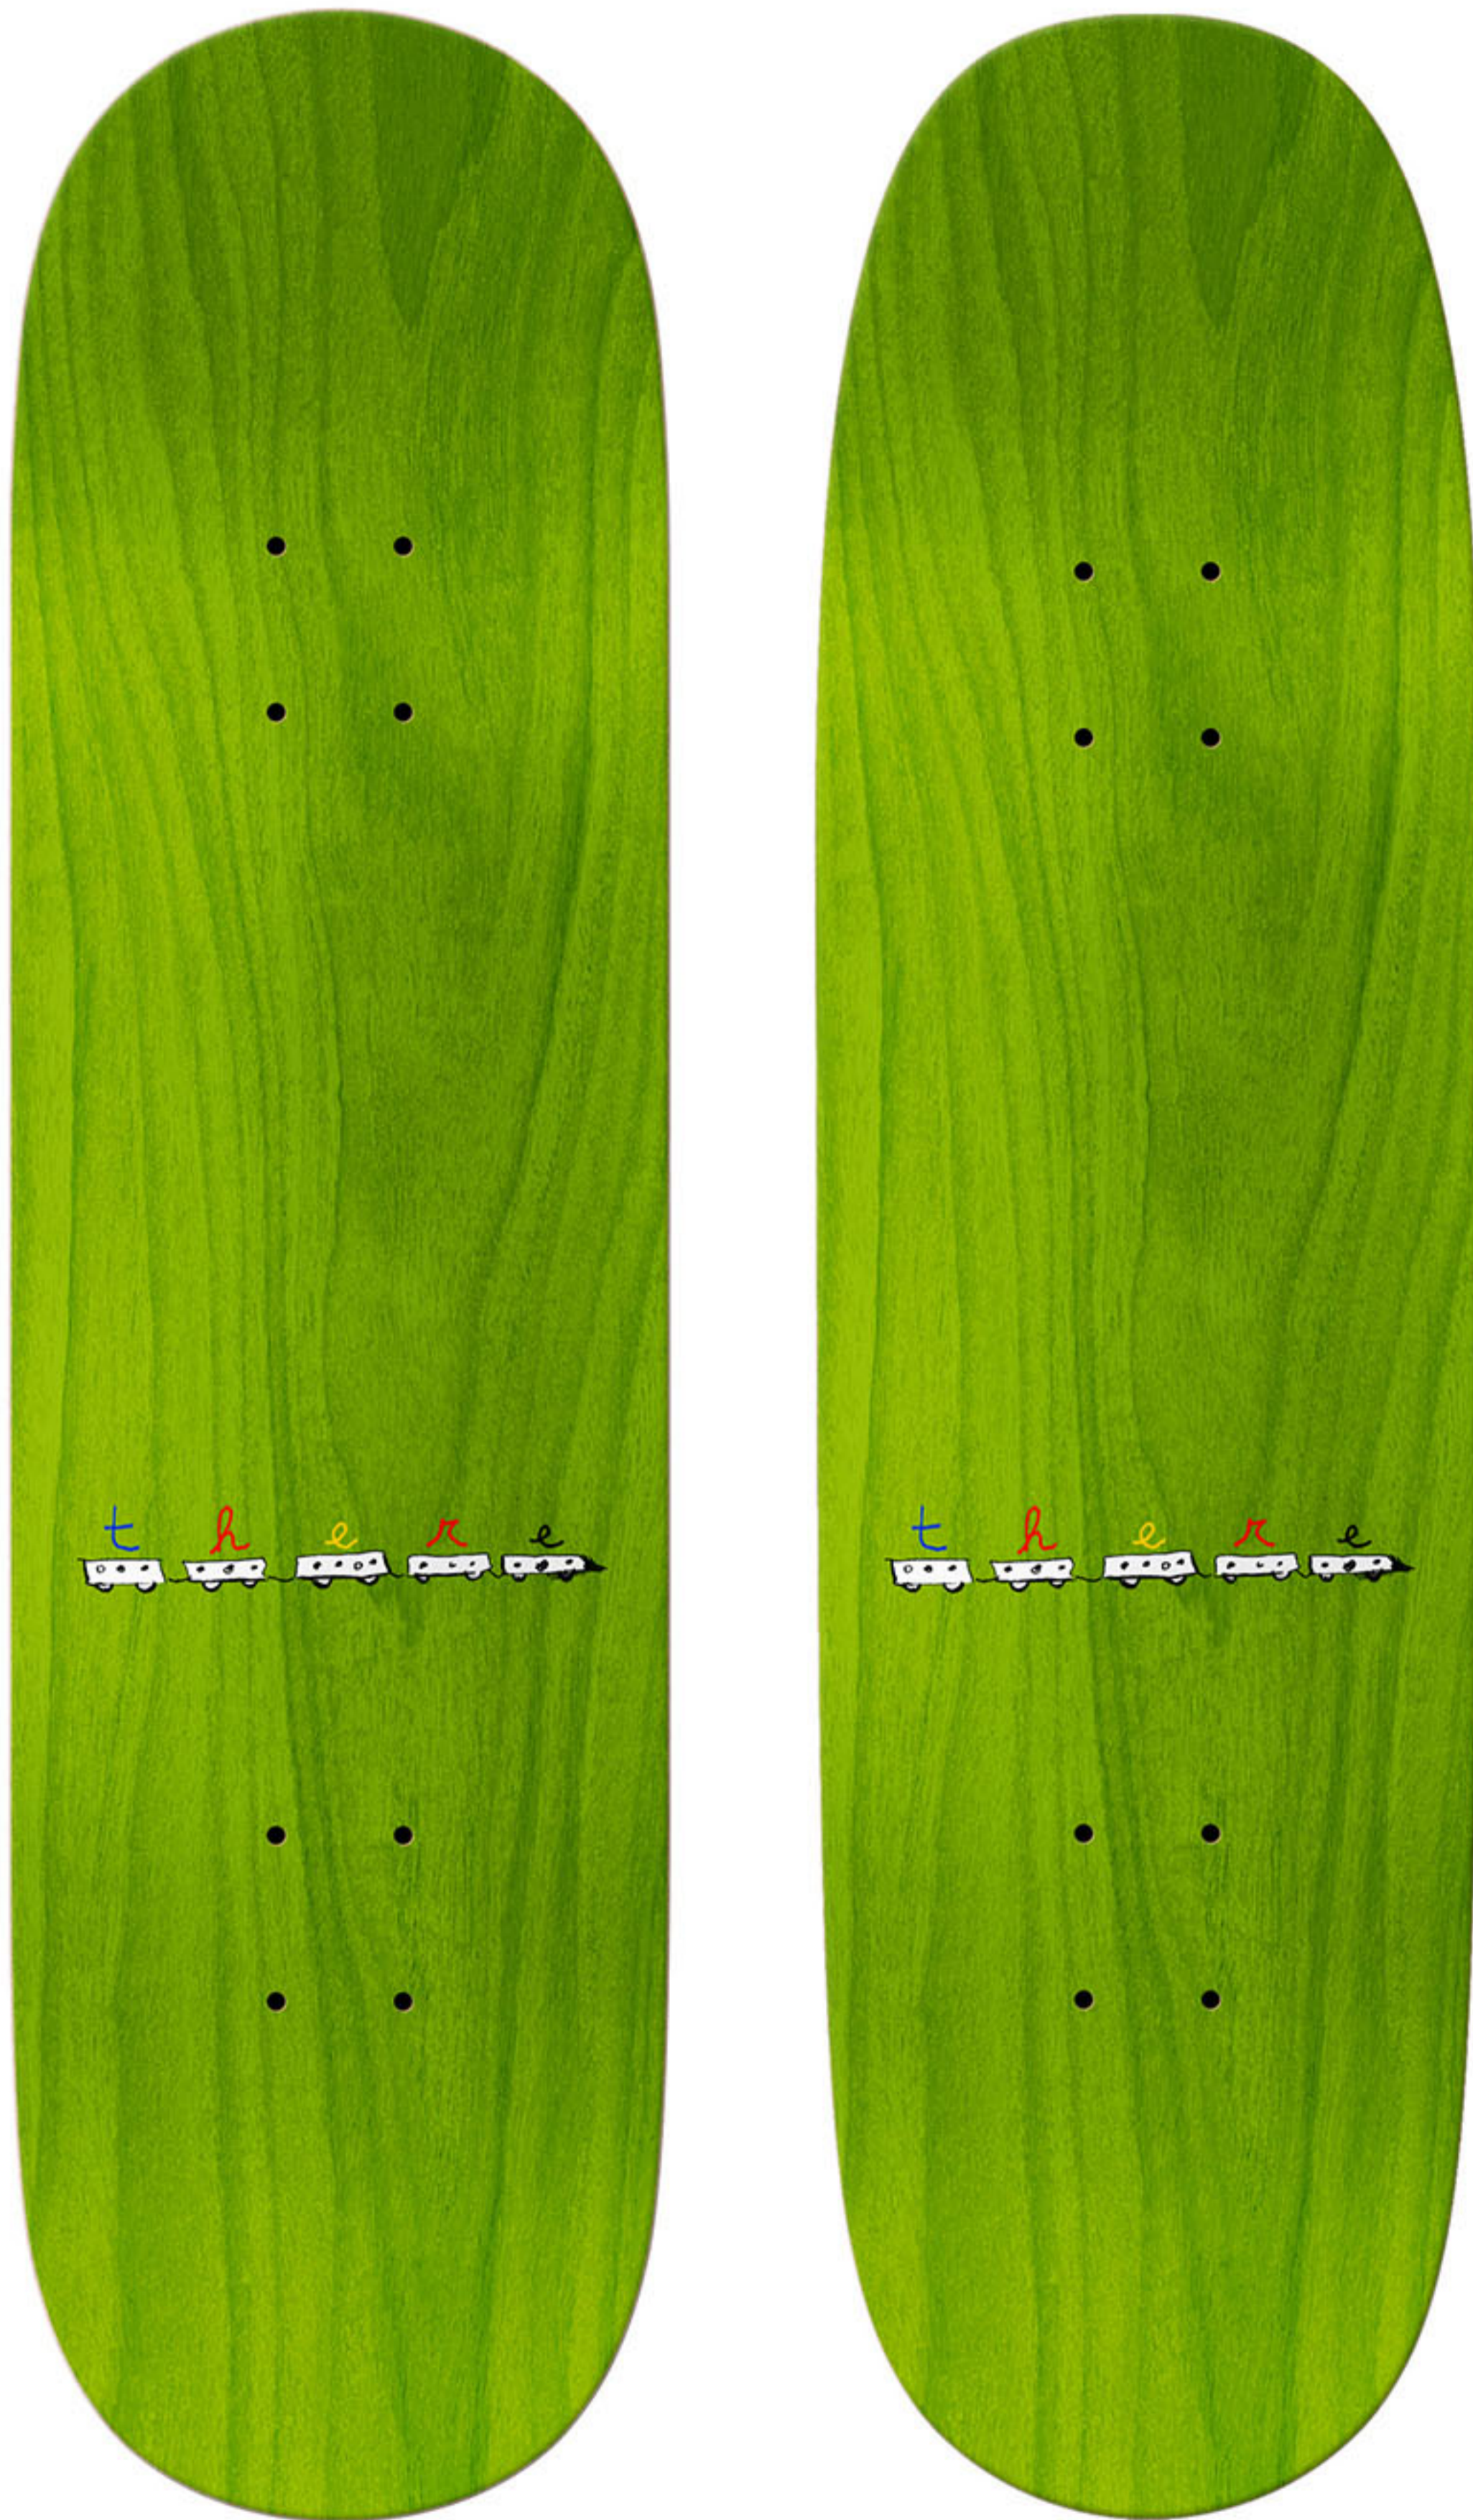

green top and bottom plys
nadaire train top graphic