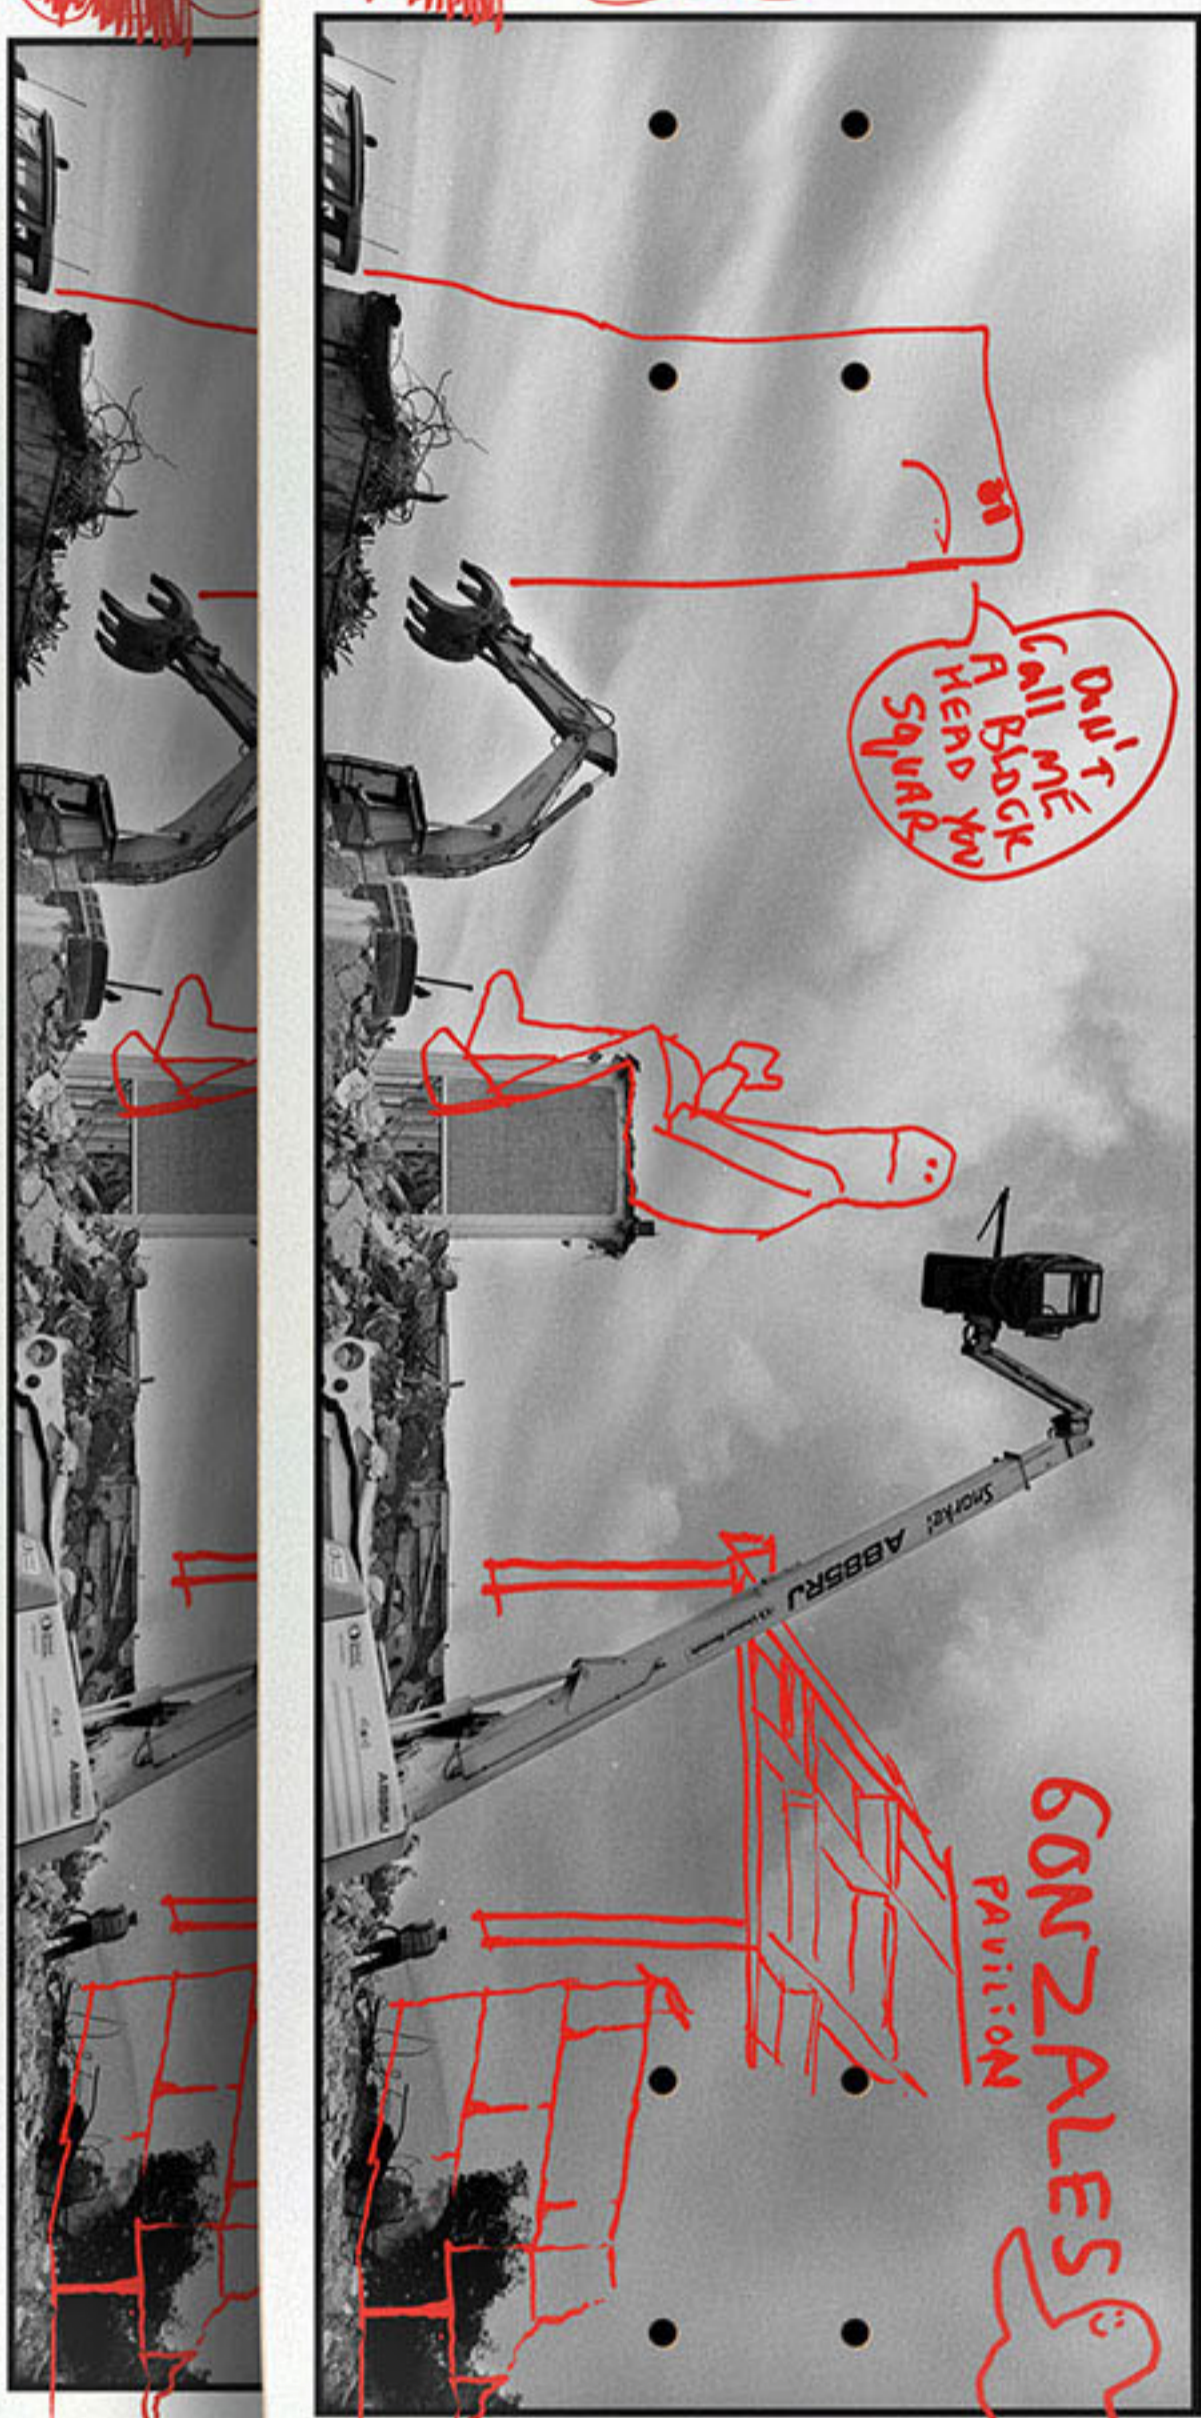

Jahmal Williams
GUEST ARTIST
FOR
KROOKED SKATEBOARDS

JAHMAL WILLIAMS
GUEST ARTIST

8.38 x 32.25 - 14.5WB

Handwritten red graffiti at the top of the left skateboard deck, including a scribbled-out word and the word "WOODKID".