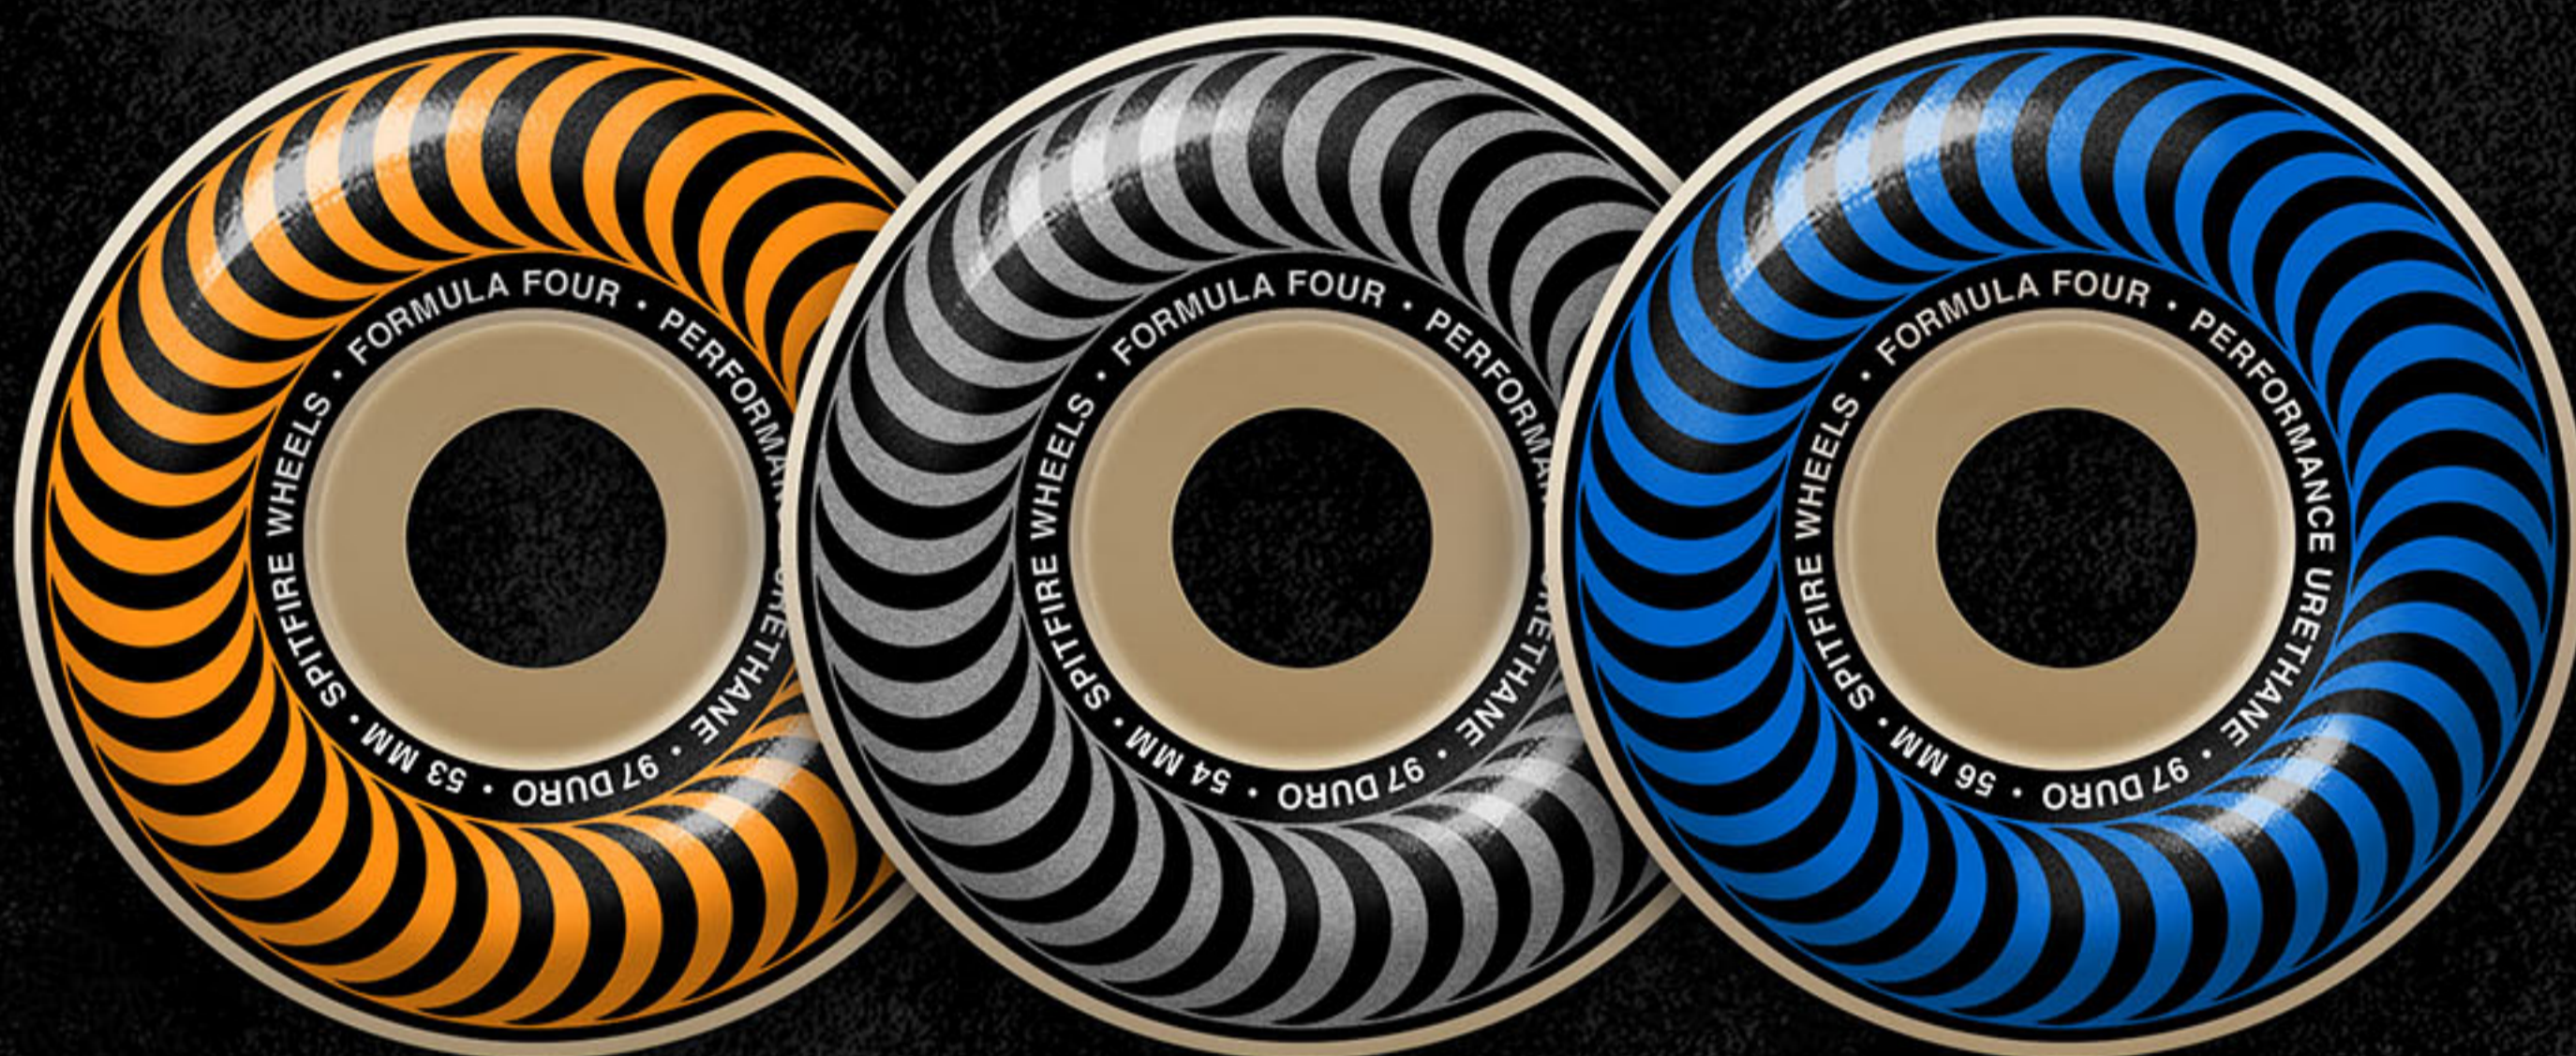

SPITFIRE WHEELS FORMULA FOUR

FORMULATED FOR A SOFTER, FASTER RIDE. UNMATCHED FLATSPOT RESISTANCE.
DESIGNED FOR EVERY SPOT. GRIPS OR SLIDES WHERE YOU NEED IT. 100% TRUE PERFORMANCE URETHANE.

F4/97DU CLASSIC SHAPE
NATURAL - 53, 54, 56MM