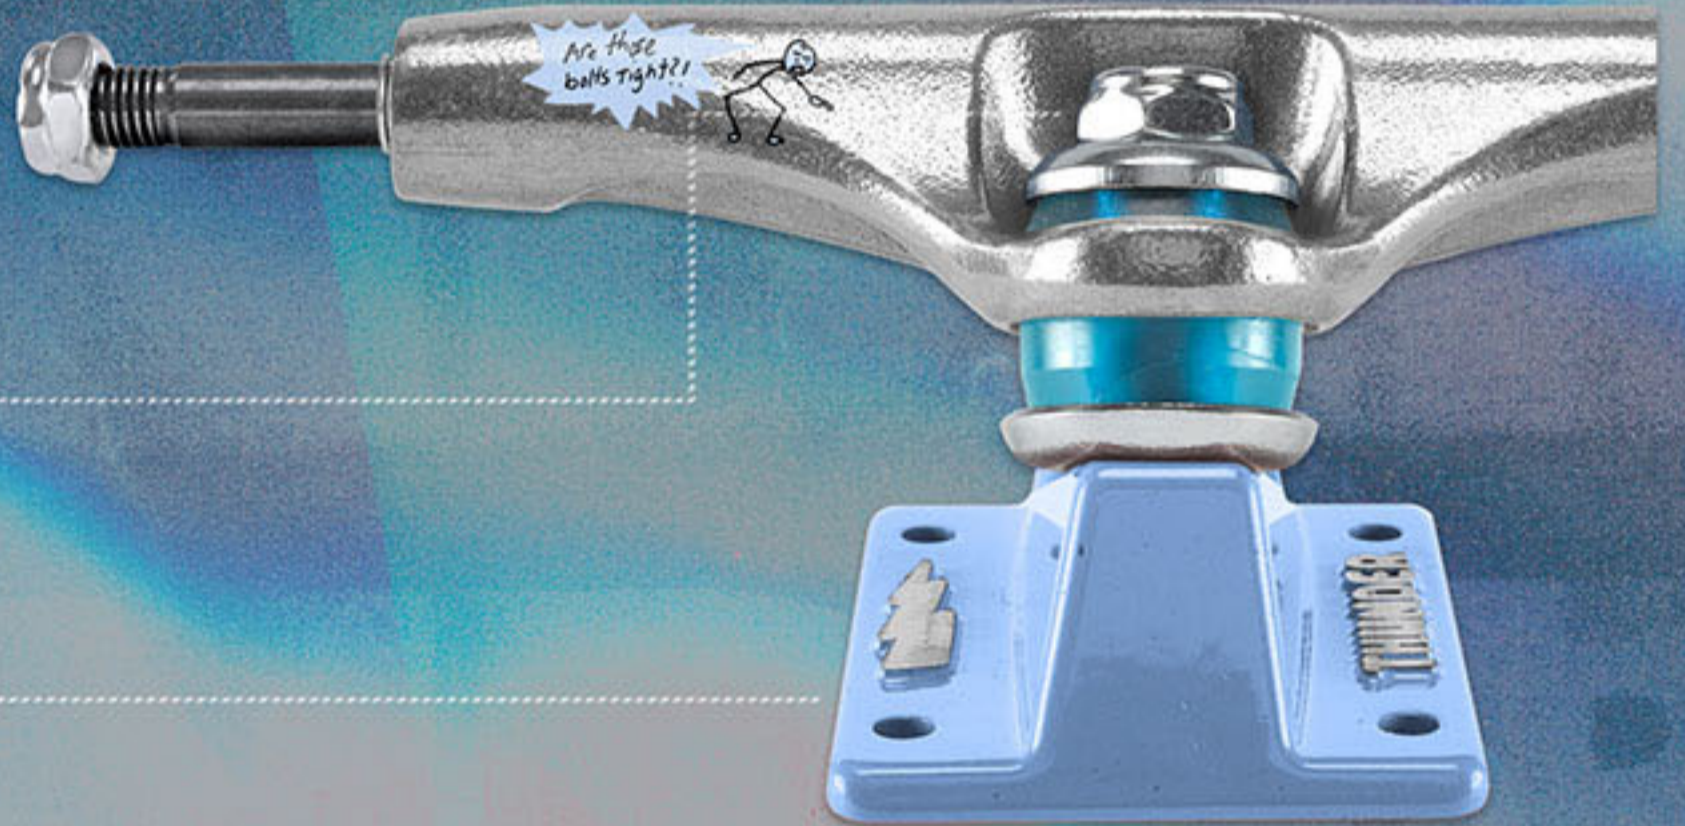

HOLLOW
AXLE

HOLLOW
KINGPIN

FORGED LIGHT
BASEPLATE

- POLISHED HANGERS WITH CUSTOM FORGED BABY BLUE BASEPLATES
- EXTRA-STRONG REINFORCED HOLLOW AXLES
- PREMIUM GRADE HOLLOW KINGPINS
- CLEAR BLUE 90DU THUNDER BUSHINGS