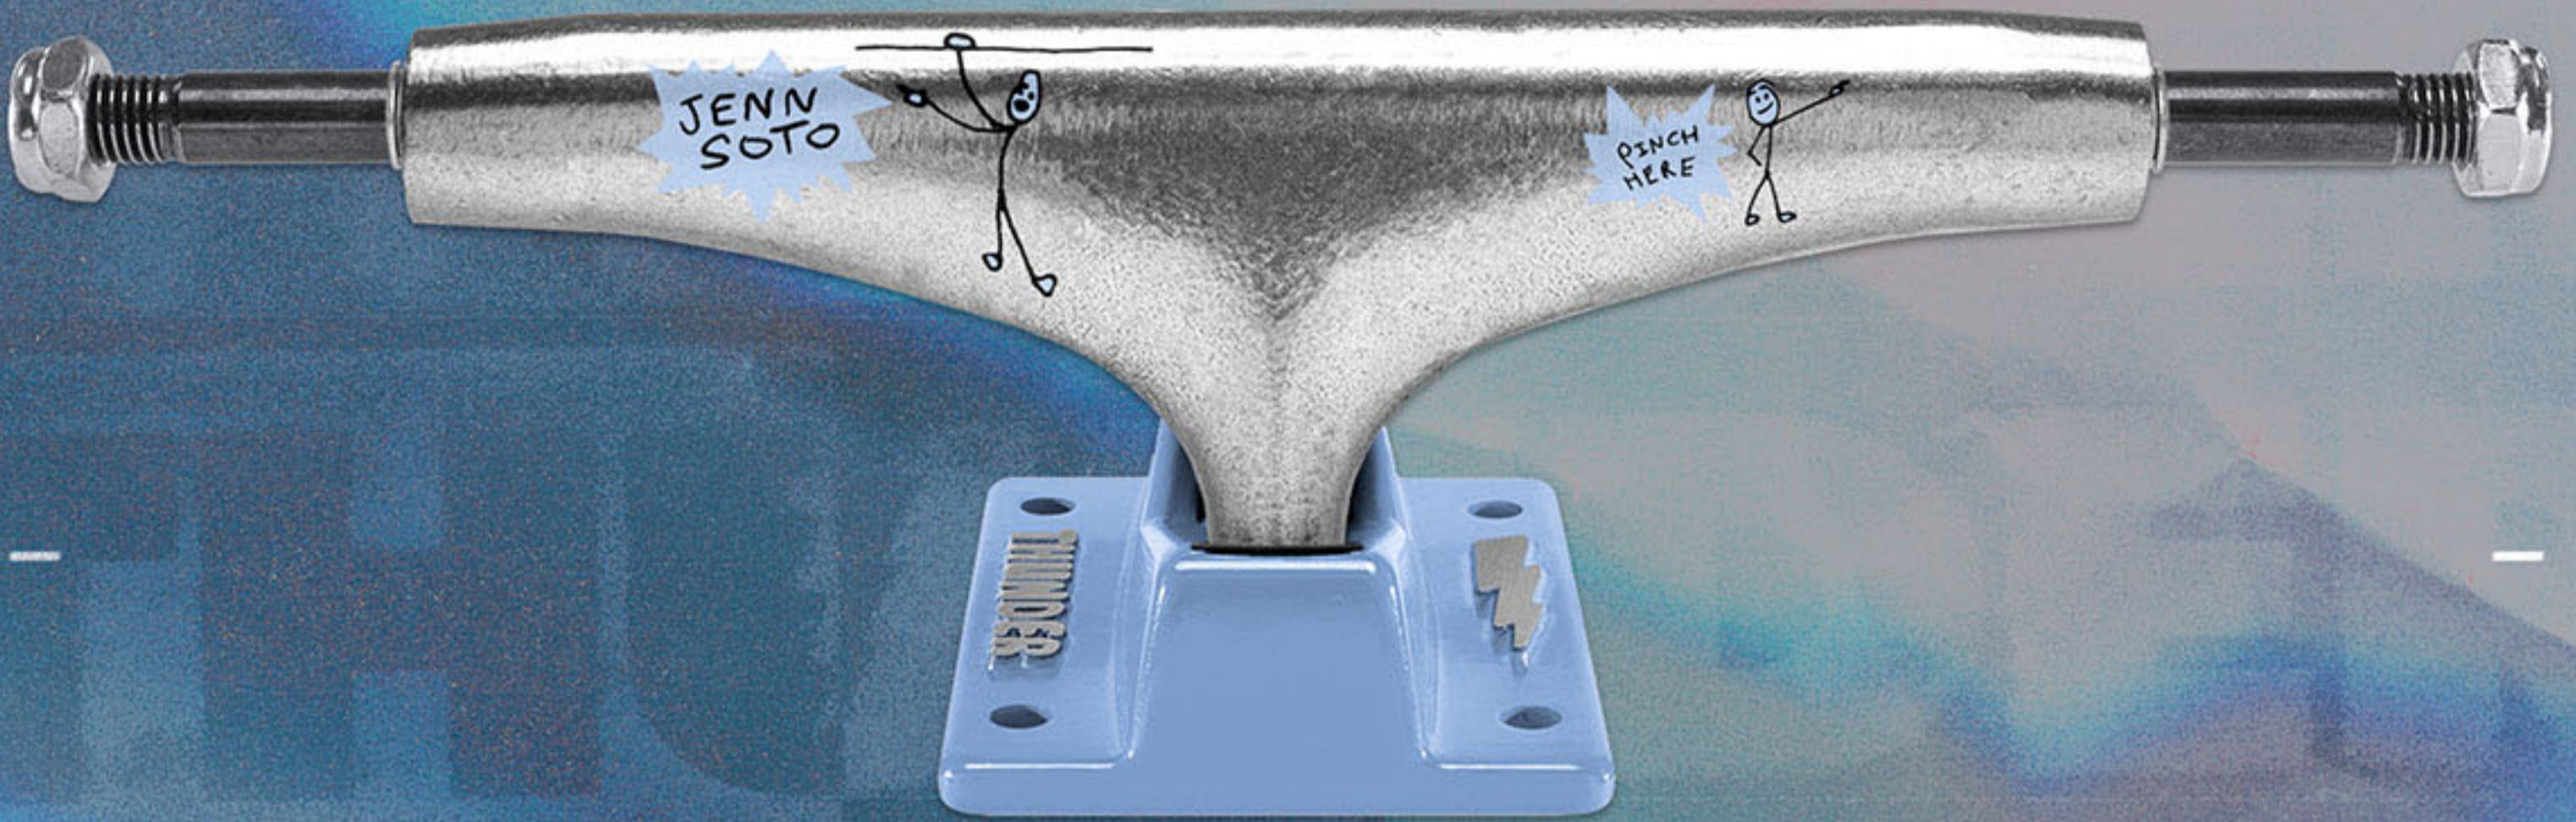

HOLLOW
AXLE

HOLLOW
KINGPIN

FORGED LIGHT
BASEPLATE

- POLISHED HANGERS WITH CUSTOM FORGED BABY BLUE BASEPLATES
- EXTRA-STRONG REINFORCED HOLLOW AXLES
- PREMIUM GRADE HOLLOW KINGPINS
- CLEAR BLUE 90DU THUNDER BUSHINGS